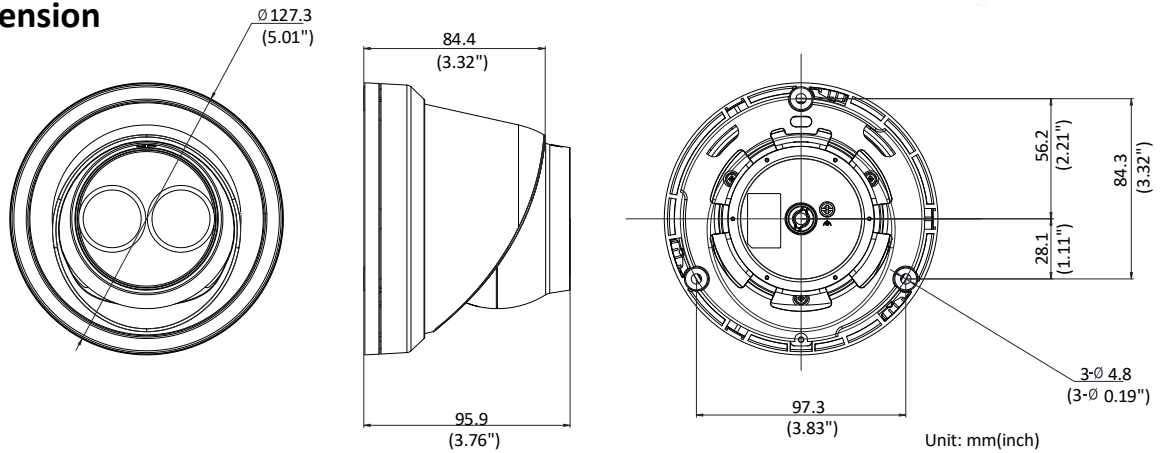

Dimension

Accessory