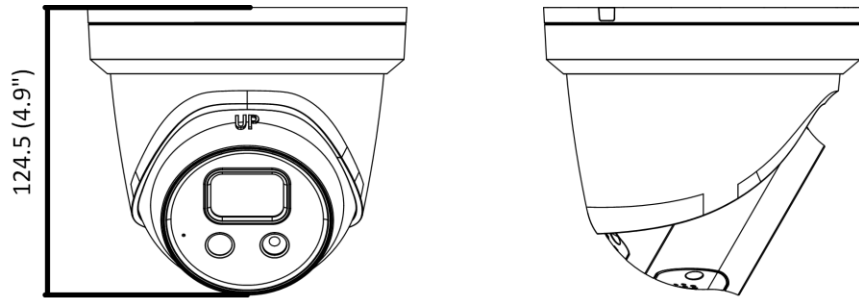

▪ **Dimension**

Unit: mm (inch)

▪ **Accessory**

▪ **Optional**

DS-1275ZJ-SUS Vertical Pole Mount	DS-1271ZJ-140 Pendant Mount	DS-1280ZJ-PT6 Junction Box	DS-1276ZJ-SUS Corner Mount
DS-1273ZJ-140 Wall Mount	DS-1273ZJ-140 (Black) Wall Mount	DS-1273ZJ-140B Wall Mount