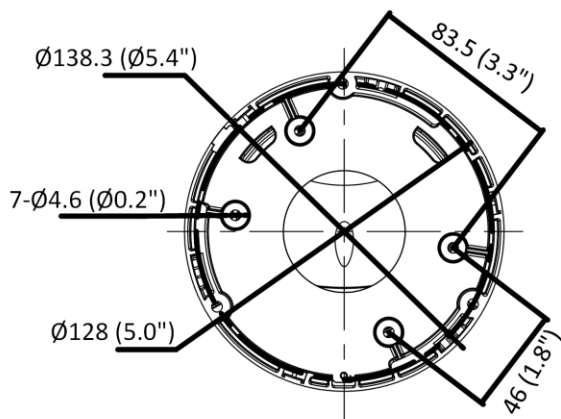

▪ **Dimension**

Unit: mm (inch)

▪ **Accessory**

▪ **Optional**

DS-1275ZJ-SUS Vertical Pole Mount	DS-1271ZJ-140 Pendant Mount	DS-1280ZJ-PT6 Junction Box	DS-1276ZJ-SUS Corner Mount
DS-1273ZJ-140 Wall Mount	DS-1273ZJ-140 (Black) Wall Mount	DS-1273ZJ-140B Wall Mount