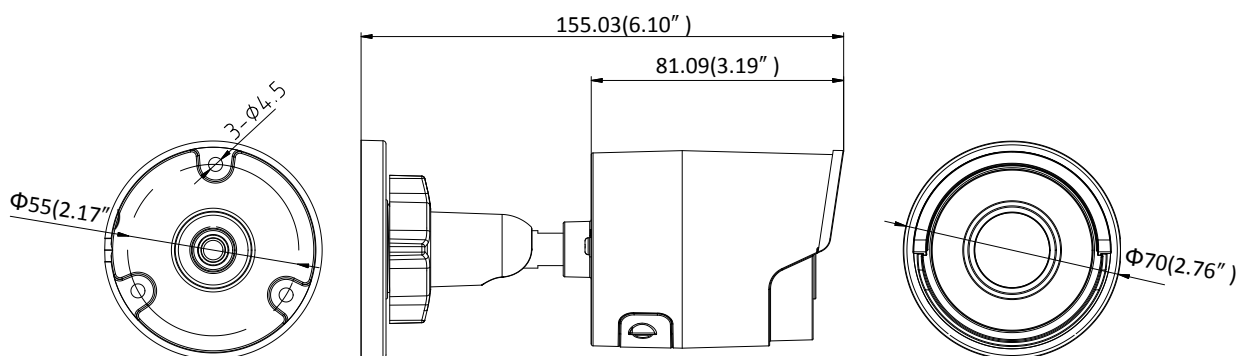

Dimensions