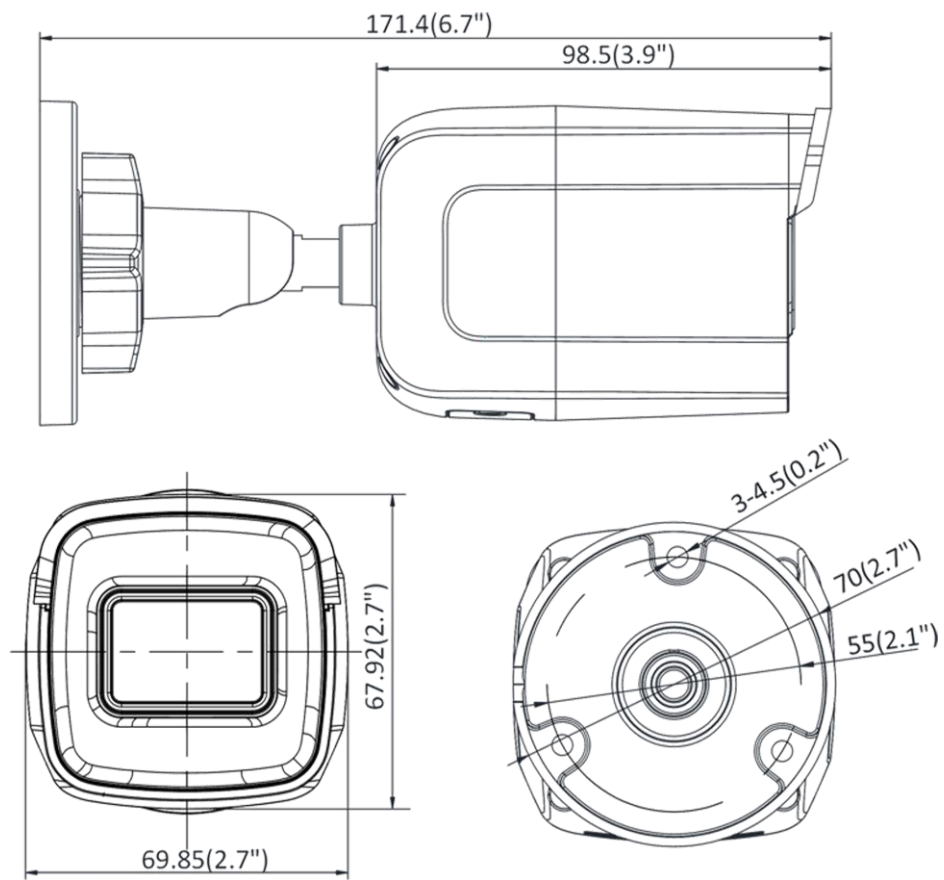

Dimensions

Accessory