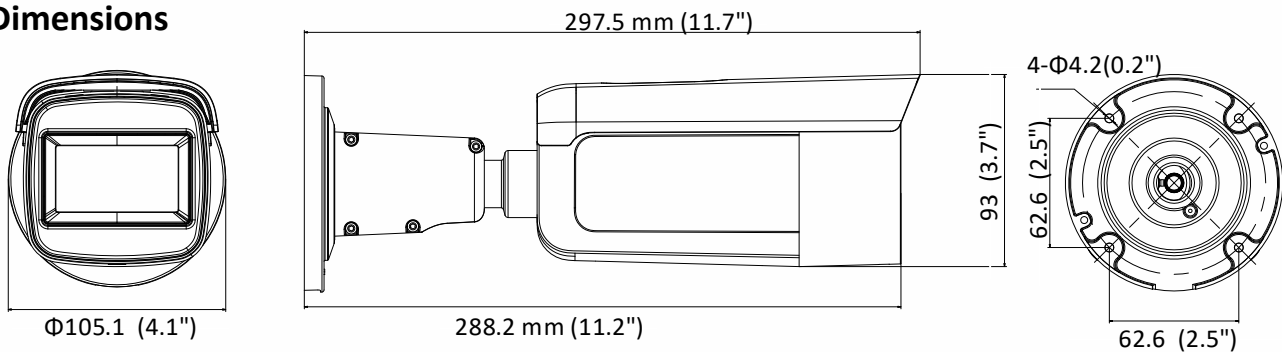

Dimensions