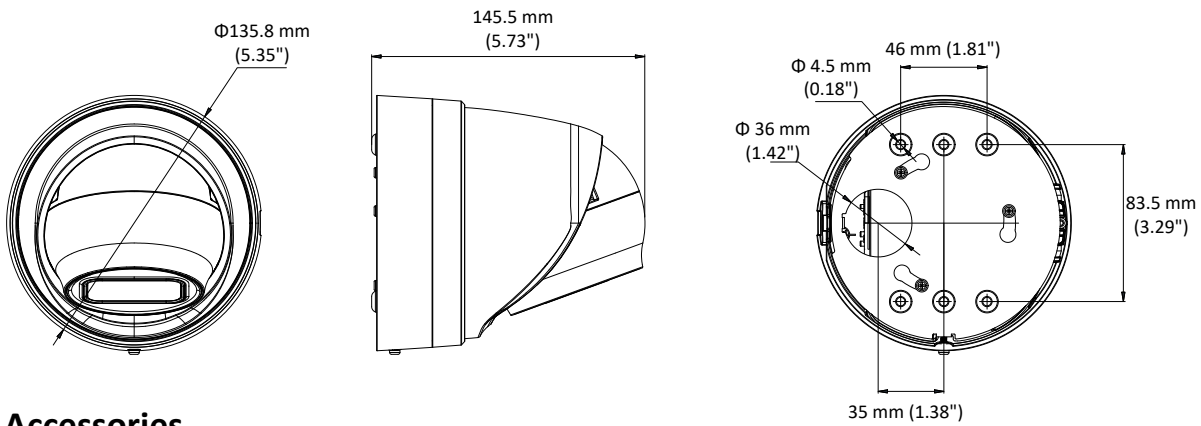

Available Model:

DS-2CD2H85FWD-IZS

Dimensions

Accessories

DS-1473ZJ-135
Wall Mount

DS-1281ZJ-DM23
Inclined Ceiling Mount

DS-1475ZJ-SUS
Vertical Pole Mount

DS-1476ZJ-SUS
Corner Mount

DS-1473ZJ-135B
Wall Mount
with Junction Box

DS-1473ZJ-135(Black)
Wall mount