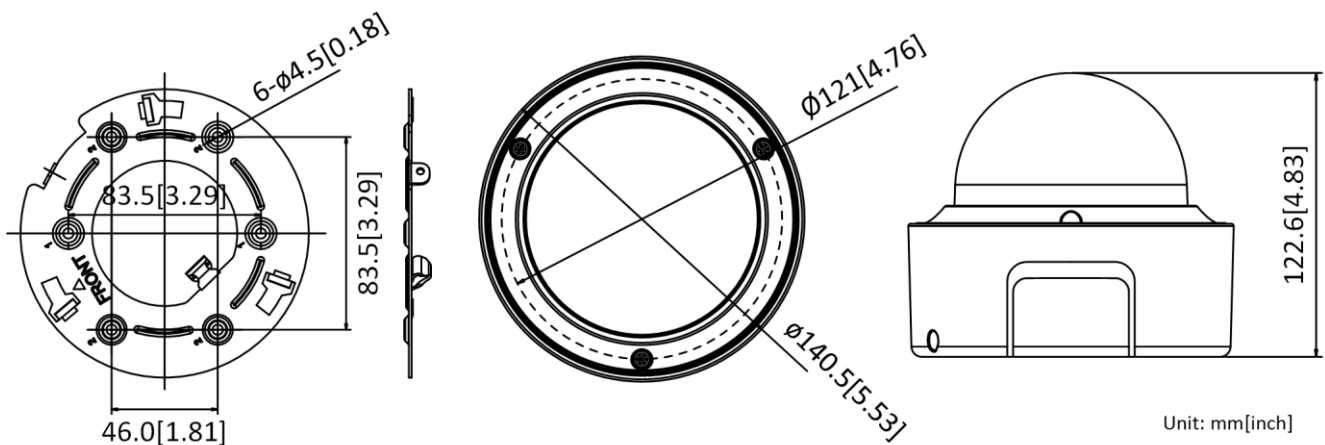

Weight	Camera: approx. 950 g (2.09 lb.) With Package: approx. 1300 g (2.87 lb.)
Approval	
EMC	47 CFR Part 15, Subpart B; EN 55032: 2015, EN 61000-3-2: 2014, EN 61000-3-3: 2013, EN 50130-4: 2011 +A1: 2014; AS/NZS CISPR 32: 2015; ICES-003: Issue 6, 2016; KN 32: 2015, KN 35: 2015
Safety	UL 60950-1, IEC 60950-1:2005 + Am 1:2009 + Am 2:2013, EN 60950-1:2005 + Am 1:2009 + Am 2:2013, IS 13252(Part 1):2010+A1:2013+A2:2015
Chemistry	2011/65/EU, 2012/19/EU, Regulation (EC) No 1907/2006
Protection	Ingress protection: IK10 (IEC 62262:2002)

* Listed resolutions are only selectable options. It does not mean that all streams can work at their maximum resolution at the same time.

Available Model

DS-2CD7126G0/L-IZS (2.8 to 12 mm), DS-2CD7126G0/L-IZS(8 to 32 mm)

* /L: Queue management supported.

Dimension

Accessory