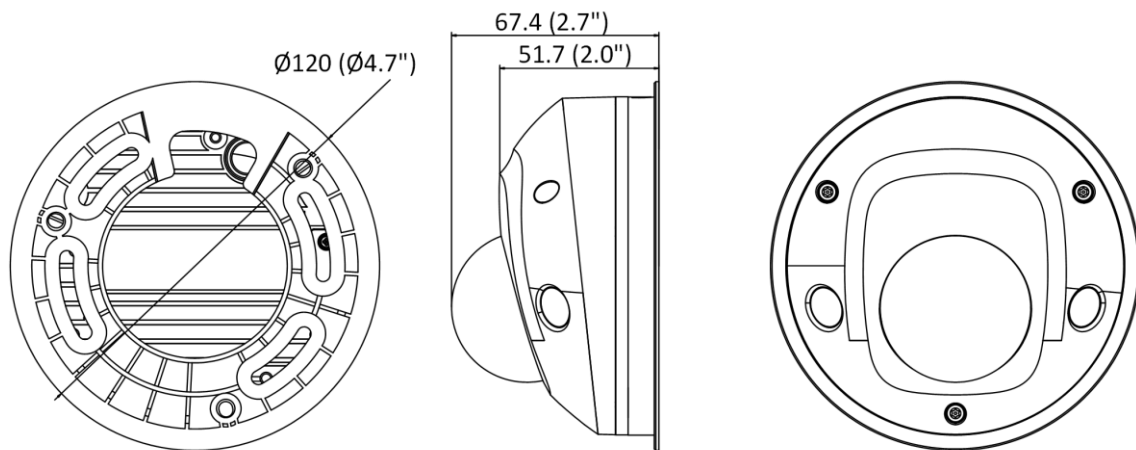

General

Linkage Method	Trigger recording: memory card, network storage, pre-record and post-record Trigger captured pictures uploading: FTP, HTTP, NAS, Email Trigger notification: HTTP, ISAPI, alarm output , Email
Firmware Version	V5.6.5
General Function	One-key reset, anti-flicker, three streams, heartbeat, mirror, password protection, privacy mask, watermark, IP address filter
Startup and Operating Conditions	-30 °C to +60 °C (-22 °F to +140 °F), humidity 95% or less (non-condensing)
Power Supply	12 VDC ± 25% PoE (802.3af, class 3)
Power Consumption and Current	12 VDC, 0.7 A, max. 8.5 W, Ø5.5mm coaxial plug power PoE (802.3af, 36 V to 57 V), 0.3 A to 0.1 A, max. 10 W
Camera Dimension	Ø120 mm × 67.4 mm (Ø4.7" × 2.7")
Camera Weight	Camera: approx. 400 g (0.9 lb.)

Approval

Protection	Ingress protection: IP66 (IEC 60529-2013), IK08 (IEC 60529-2013)

▪ **Available Model**

- DS-2CD2543G0-I (2.8/4/6 mm)
- DS-2CD2543G0-IS (2.8/4/6 mm)
- DS-2CD2543G0-IW (2.8/4/6 mm)
- DS-2CD2543G0-IWS (2.8/4/6 mm)

▪ **Dimension**

Unit: mm (inch)