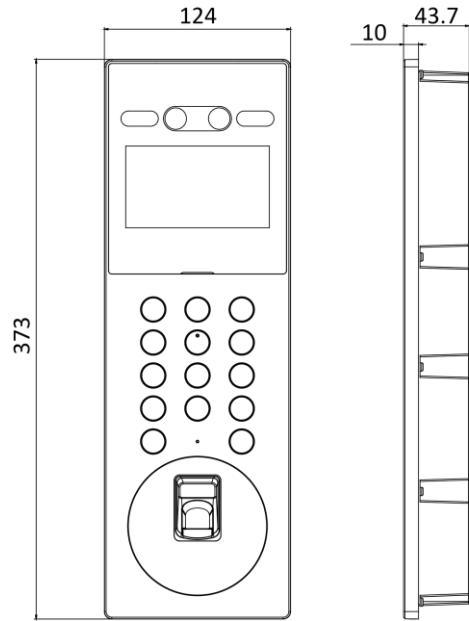

Key Feature

- 2 MP HD camera with high quality image
- 120° wide angle of view
- Up to 20000 faces, 5000 fingerprints and 100000 cards can be added
- Unlocks by fingerprints, cards and faces
- Supports anti-spoofing
- Supports configuration via Web remotely

Specification

| System Parameters | |
|--------------------|---|
| Operation Method | Display screen, physical buttons |
| Operation System | Embedded Linux operation system |
| RAM | 1 GB |
| ROM | 4 GB |
| Alarm parameters | |
| Tampering alarm | 1 |
| Network parameters | |
| Network protocol | TCP/IP, RTSP |
| Network interface | 10/100/1000 Mbps self-adaptive Ethernet |
| Audio parameters | |
| Audio input | Built-in omnidirectional microphone |
| Audio output | Built-in loudspeaker |

| | |
|----------------------------------|--|
| Wide dynamic range | True WDR |
| Camera | 2 × 2 MP HD camera |
| Stream | Main stream: 1080p@30fps,720p@30fps Sub stream: VGA@25fps, VGA@30fps |
| Display Parameters | |
| Display Screen | 4.3-inch colorful LCD |
| Display Resolution | 800 × 480 |
| Access control Parameters | |
| Card type | Mifare card |
| Device interfaces | |
| I/O input | 4 |
| RS-485 | 2 |
| Debugging port | 1 |
| Door control | 2 |
| Performances | |
| Fingerprints capacity | Max. 5000 |
| Card capacity | Max. 100000 |
| User capacity | Max. 20000 |
| Face capacity | Max. 20000 |
| Linked indoor station | Max. 500 |
| Linked sub door station | Max. 8 |
| Protocol | ISAPI, RTSP, SNMPv1,v2,v3 |
| Unlock door | Unlock by presenting cards, unlock by face, unlock via Client Software, unlock by indoor station |
| Face anti-spoofing | Support |
| Face recognition distance | 2 m |
| Face recognition time | ≤ 0.2 s |
| Fingerprint recognition time | ≤ 1.5 s |