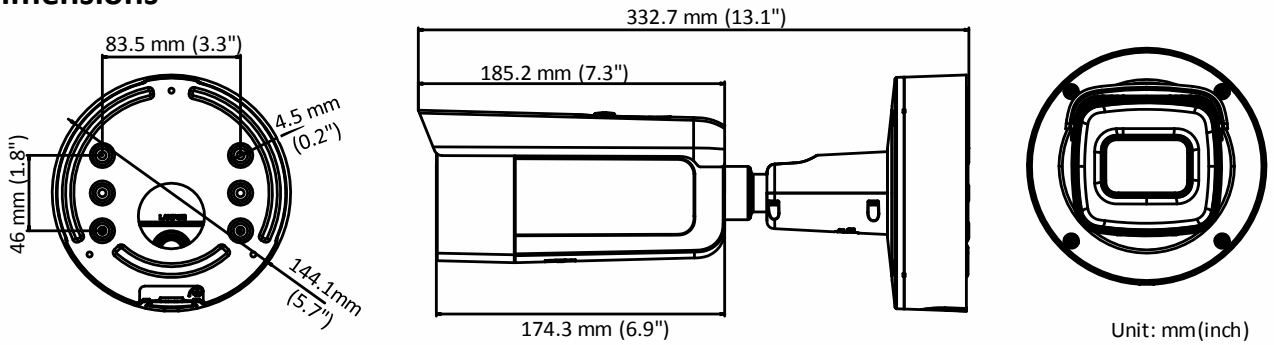

Dimensions