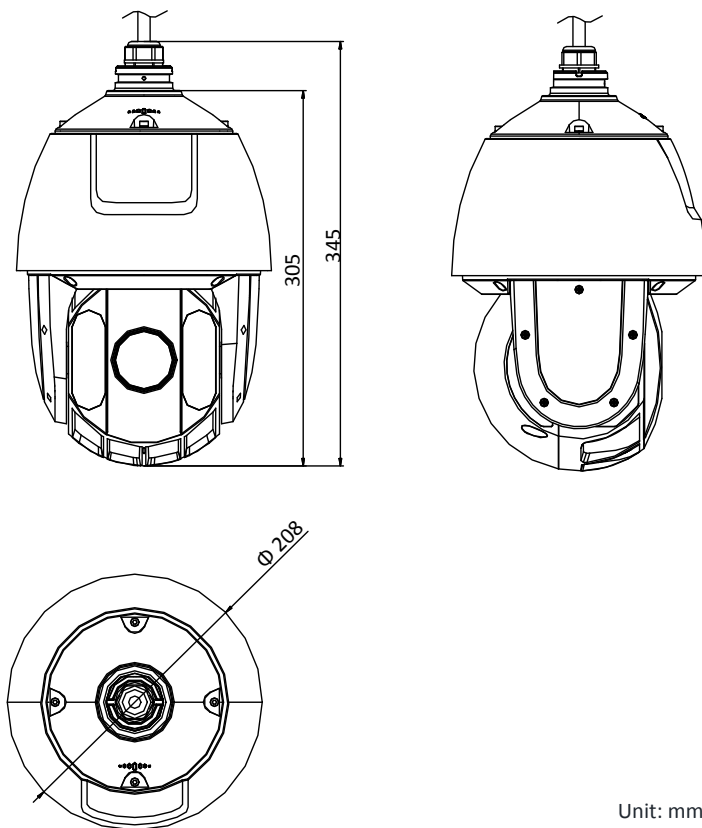

	Finnish, Croatian, Slovenian, Serbian, Turkish, Korean, Traditional Chinese, Thai, Vietnamese, Japanese, Latvian, Lithuanian, Portuguese (Brazil)
Power	24 VAC, 2.2 A, 50/60 Hz and Hi-PoE, 42.5 to 57 VDC, 1.41 A Max.: 30 W, including max. 10W for IR
Working Temperature	-30°C to 65°C (-22°F to 149°F)
Working Humidity	≤ 90%
Protection Level	IP66 Standard, 4000V Lightning Protection, Surge Protection and Voltage Transient Protection
Material	ADC 12, PC+10% GF
Dimensions	Φ 208 mm × 345 mm (Φ 8.19" × 13.58")
Weight	Approx. 3.3 kg (7.28 lb)

Dimensions

Unit: mm

Accessory

Included

DS-1602ZJ

Wall Mount

Optional

DS-1604ZJ-Box-Corner