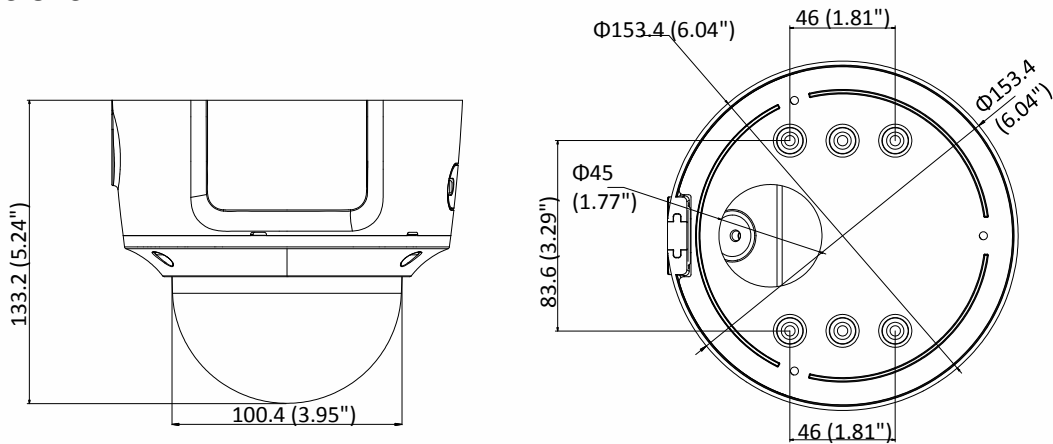

Power Consumption and Current	12 VDC, 0.9 A, max. 10.5 W PoE (802.3af, 36V to 57V), 0.4 A to 0.2 A, max. 12.5 W
Protection Level	IP66, IK10
Material	Metal
Dimensions	Φ 153.4 × 133.2 mm (Φ 6.04" × 5.24")
Weight	Camera: 1287 g (2.8 lb.)

Dimensions

Unit: mm(inch)

Accessories

DS-1471ZJ-155
Pendant Mount

DS-1473ZJ-155
Wall Mount

DS-1475ZJ-SUS
Vertical Pole Mount

DS-1476ZJ-SUS
Corner Mount

DS-1227ZJ-DM37
In-ceiling Mount