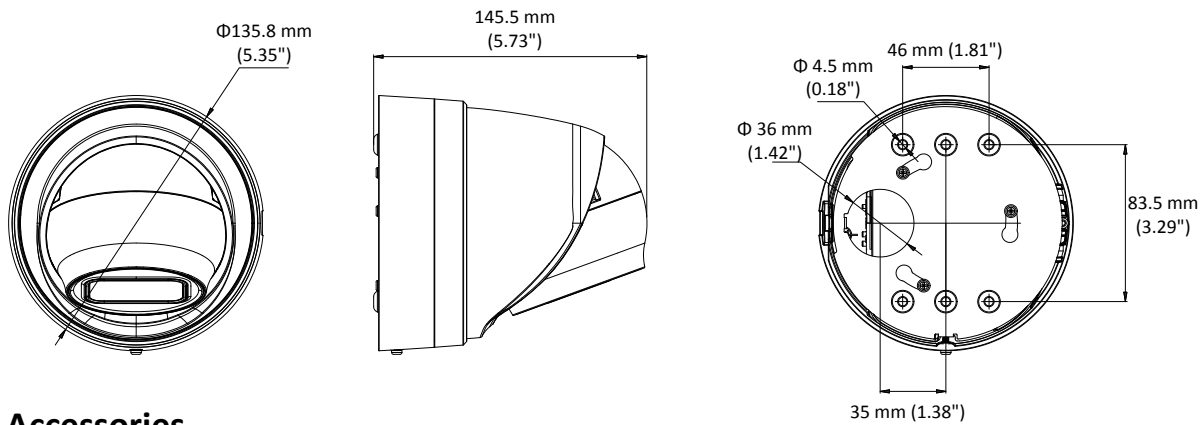

Available Model:

DS-2CD2H85FWD-IZS

Dimensions

Accessories