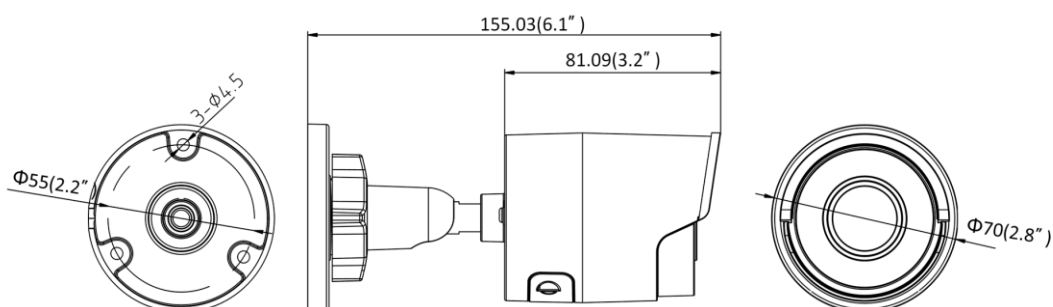

Available Model

DS-2CD3043G0-I (2.8/4/6 mm)

Typical Application

Hikvision products are classified into three levels according to their anti-corrosion performance. Refer to the following description to choose for your using environment.

This model has NO SPECIFIC PROTECTION.

Level	Description
Top-level protection	Hikvision products at this level are equipped for use in areas where professional anti-corrosion protection is a must. Typical application scenarios include coastlines, docks, chemical plants, and more.
Moderate protection	Hikvision products at this level are equipped for use in areas with moderate anti-corrosion demands. Typical application scenarios include coastal areas about 2 kilometers (1.24 miles) away from coastlines, as well as areas affected by acid rain.
No specific protection	Hikvision products at this level are equipped for use in areas where no specific anti-corrosion protection is needed.

Dimension