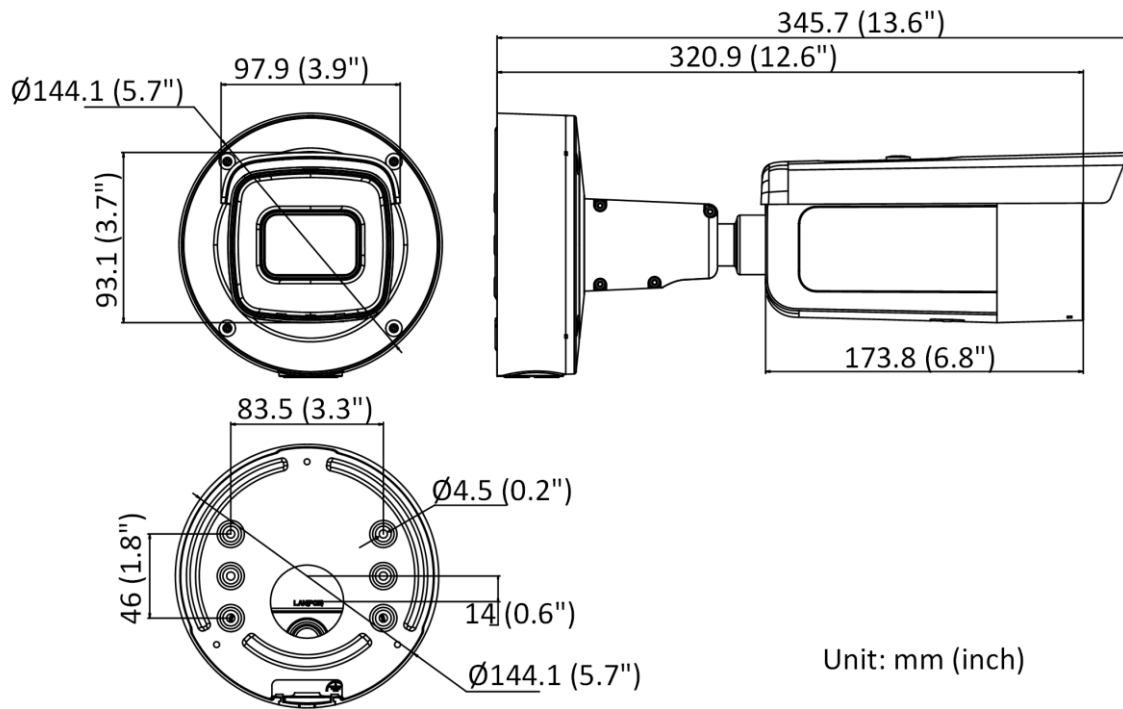

▪ **Available Model**

DS-2CD2666G2-IZSU/SL (2.8 to 12 mm)

▪ **Dimension**

▪ **Accessory**

▪ **Optional**

DS-1275ZJ-S-SUS	DS-1476ZJ-SUS	DS-2251ZJ
Vertical Pole Mount	Corner Mount	Pedant Mount