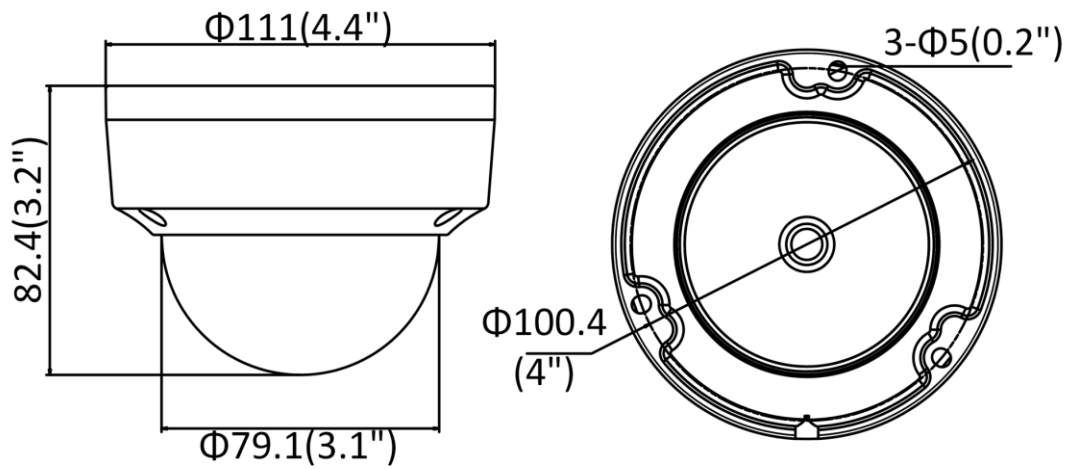

Dimension

Unit: mm(inch)

Accessory