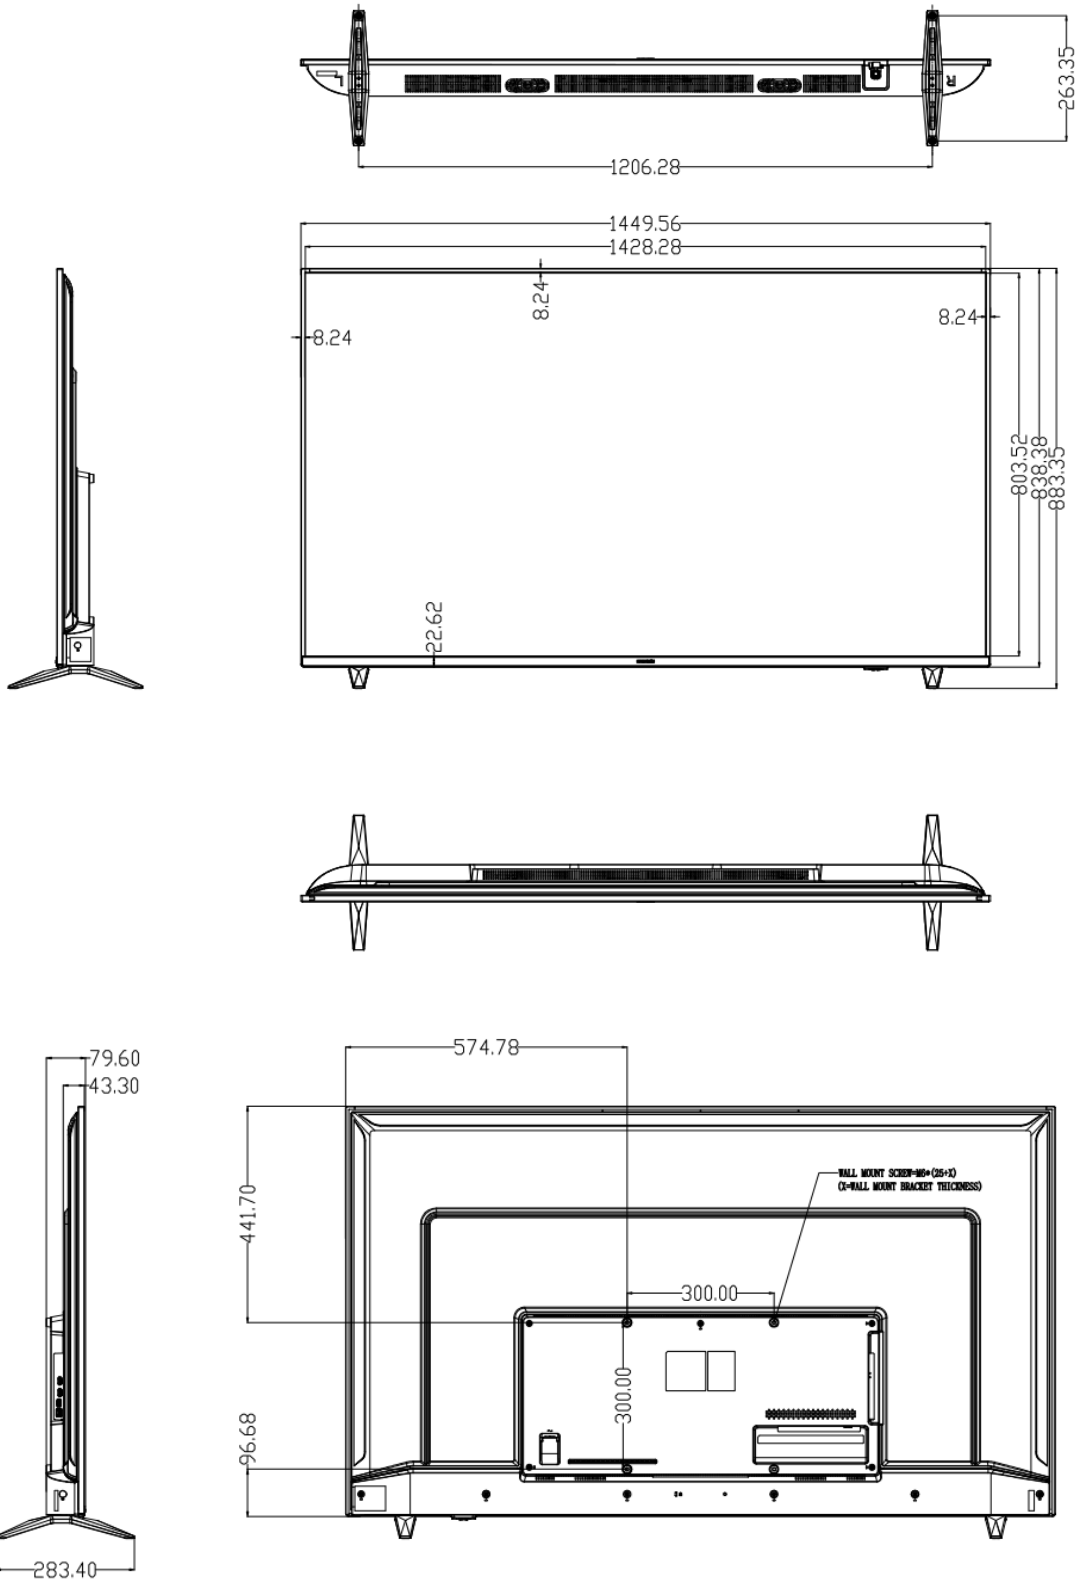

▪ Specification

	Model	DS-D5065UC-C
Display	Screen Size	65"
	Active Display Area	1428.48 (H) mm × 803.52 (V) mm
	Resolution	3840 × 2160@60 Hz
	Backlight	LED
	Pixel Pitch	0.372 (H) mm × 0.372 (V) mm
	Brightness	350 cd/m ²
	Viewing Angle	178° (H)/178° (V)
	Color Depth	8 bit
	Contrast Ratio	1200:1
	Response Time	8 ms
	Refresh Rate	60 Hz
	Haze	1%
	Reliability	7 × 24 H
	Color Gamut	72% NTSC
Interface	Video & Audio Input	HDMI 1.4 × 1, HDMI 2.0 × 1, VGA × 1, Audio in × 1
	Video & Audio Output	Speaker (6 Ω 7 W) × 2
	Data Transmission Interface	USB × 1
Power	Power Supply	100 to 240 VAC, 50/60 Hz
	Power Consumption	≤ 190 W
	Standby Consumption	≤ 0.5 W
Working Environment	Working Temperature	0 °C to 40 °C (32 °F to 104 °F)
	Working Humidity	20% to 80% RH (Non-Condensing)
	Storage Temperature	-20 °C to 60 °C (-4 °F to 140 °F)
	Storage Humidity	10% to 90% RH (Non-Condensing)
General	Casing Material	Plastic
	VESA	300 mm × 300 mm (4 × M6-25 mm)
	Bezel Width	8.24 mm (top/left/right), 22.62 mm (bottom)
	Product Dimensions (W × H × D)	Without stand: 1449.6 mm × 838.38 mm × 79.6 mm (57.07" × 33.01" × 3.13") With stand: 1449.6 mm × 883.35 mm × 283.4 mm (57.07" × 34.78" × 11.16")
	Package Dimensions (W × H × D)	1600 mm × 995 mm × 175 mm (62.99" × 39.17" × 6.89")
	Net Weight	Without stand: 18.6 kg (41.01 lb.) With stand: 18.7 kg (41.23 lb.)
	Gross Weight	Without stand: 24.4 kg (53.79 lb.) With stand: 24.5 kg (54.01 lb.)
	Packing List	Power cable × 1, remote control × 1, user manual × 1, HDMI cable × 1, base bracket × 1
Remarks	If the appearance and parameters in this specification vary from the actual product, the later prevails. You can also consult local sale staff.	

▪ Dimension

▪ **Accessory**

▪ **Optional**

DS-DM4255W
Wall-mounted
Bracket

Headquarters

No.555 Qianmo Road, Binjiang District,
Hangzhou 310051, China
T +86-571-8807-5998
www.hikvision.com

Follow us on social media to get the latest product and solution information.