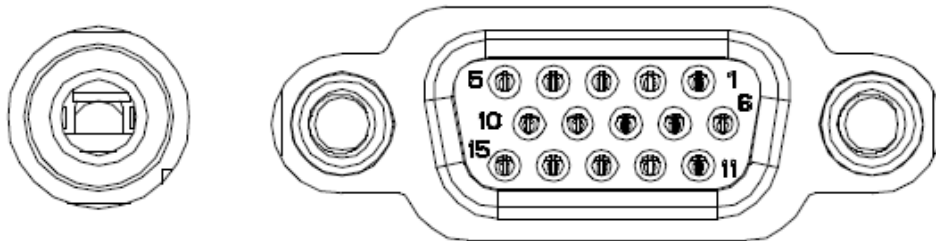

▪ **Physical Interface**

Interface	Description	Interface	Description
HDMI-IN1	HDMI1.4 Input, 3840 × 2160@30 Hz	VGA	VGA Input, 1920 × 1080@60 Hz
HDMI-IN2	HDMI2.0 Input, 3840 × 2160@60 Hz	AUDIO-IN	Audio Input
USB	USB 2.0 Input		

AUDIO

VGA

RJ45

USB

HDMI 1

HDMI 2

▪ **Available Model**

DS-D5065UC-C