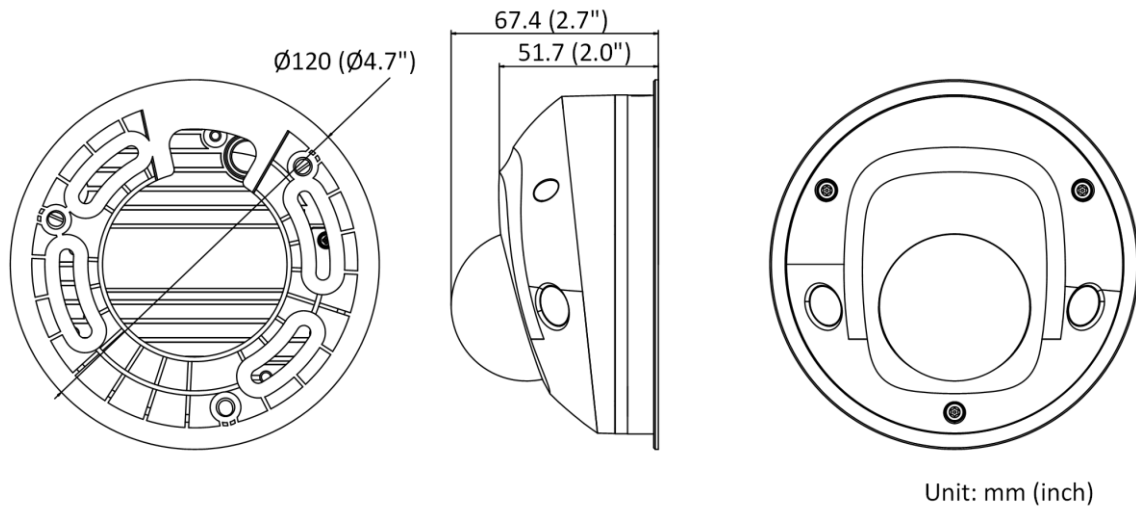

Smart Event	Line crossing detection, intrusion detection, unattended baggage detection, object removal detection
Face Detection	Yes
Exception Detection	Scene change detection
General	
Linkage Method	Trigger recording: memory card, network storage, pre-record and post-record Trigger captured pictures uploading: FTP, HTTP, NAS, Email Trigger notification: HTTP, ISAPI, alarm output , Email
Firmware Version	V5.6.5
Web Client Language	32 languages English, Russian, Estonian, Bulgarian, Hungarian, Greek, German, Italian, Czech, Slovak, French, Polish, Dutch, Portuguese, Spanish, Romanian, Danish, Swedish, Norwegian, Finnish, Croatian, Slovenian, Serbian, Turkish, Korean, Traditional Chinese, Thai, Vietnamese, Japanese, Latvian, Lithuanian, Portuguese (Brazil)
General Function	Anti-flicker, three streams, heartbeat, mirror, privacy masks, password reset via e-mail, pixel counter, HTTP listening
Startup and Operating Conditions	-30 °C to +60 °C (-22 °F to +140 °F), humidity 95% or less (non-condensing)
Power Supply	12 VDC ± 25% PoE (802.3af, class 3)
Power Consumption and Current	12 VDC, 0.7 A, max. 7.5 W PoE (802.3af, 36 V to 57 V), 0.3 A to 0.1 A, max. 9.5 W
Camera Dimension	Ø120 mm × 67.4 mm (Ø4.7" × 2.7")
Camera Weight	Camera: approx. 400 g (0.88 lb.)
Approval	
Protection	Ingress protection: IP66 (IEC 60529-2013), IK08 (IEC 60529-2013)

▪ Available Model

DS-2CD2525FWD-I (2.8/4/6 mm)

DS-2CD2525FWD-IS (2.8/4/6 mm)

DS-2CD2525FWD-IW(2.8/4/6 mm)

DS-2CD2525FWD-IWS(2.8/4/6 mm)

▪ **Dimension**

▪ **Accessory**

▪ **Optional**

DS-1275ZJ-SUS Vertical Pole Mount	DS-1272ZJ-120 Wall Mount	DS-1276ZJ-SUS Corner Mount	DS-1280ZJ-DM46 Junction Box	DS-1271ZJ-120 Pendant Mount
				
DS-1272ZJ-120B Wall Mount				
				

Distributed by

**HIKVISION®****Headquarters**