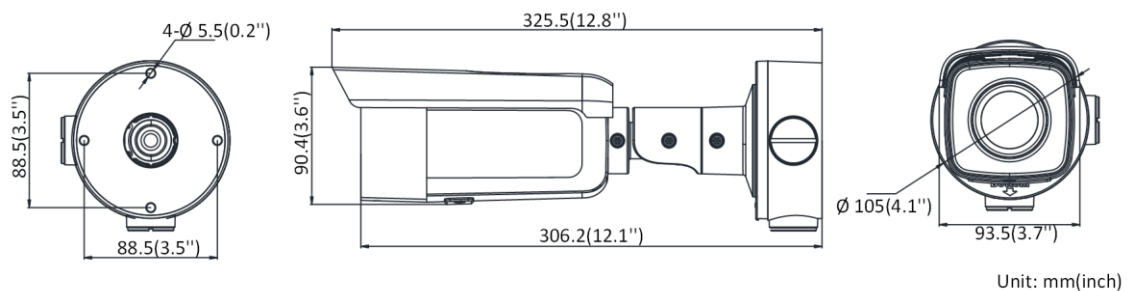

▪ Typical Application

Hikvision products are classified into three levels according to their anti-corrosion performance. Refer to the following description to choose for your using environment.

This model has NO SPECIFIC PROTECTION.

Level	Description
Top-level protection	Hikvision products at this level are equipped for use in areas where professional anti-corrosion protection is a must. Typical application scenarios include coastlines, docks, chemical plants, and more.
Moderate protection	Hikvision products at this level are equipped for use in areas with moderate anti-corrosion demands. Typical application scenarios include coastal areas about 2 kilometers (1.24 miles) away from coastlines, as well as areas affected by acid rain.
No specific protection	Hikvision products at this level are equipped for use in areas where no specific anti-corrosion protection is needed.

Dimensions

Accessory