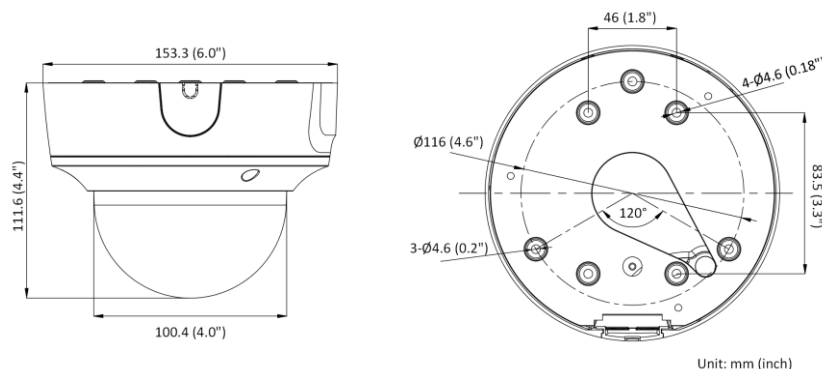

▪ Available Model

DS-2CD3756G2T-IZS (2.7 to 13.5 mm, 7 to 35 mm)

▪ Typical Application

Hikvision products are classified into three levels according to their anti-corrosion performance. Refer to the following description to choose for your using environment.

This model has NO SPECIFIC PROTECTION.

Level	Description
Top-level protection	Hikvision products at this level are equipped for use in areas where professional anti-corrosion protection is a must. Typical application scenarios include coastlines, docks, chemical plants, and more.
Moderate protection	Hikvision products at this level are equipped for use in areas with moderate anti-corrosion demands. Typical application scenarios include coastal areas about 2 kilometers (1.24 miles) away from coastlines, as well as areas affected by acid rain.
No specific protection	Hikvision products at this level are equipped for use in areas where no specific anti-corrosion protection is needed.

▪ Dimension