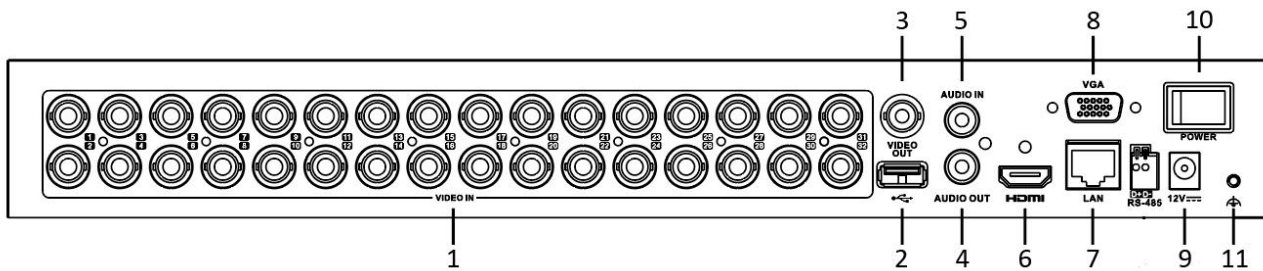

Physical Interface

*: The rear panel of DS-7216/7224HGHI-K2 provides 16/24 video input interfaces.

No.	Description	No.	Description
1	VIDEO IN	7	LAN Network Interface
2	USB Interface	8	VGA Interface
3	VIDEO OUT	9	12 VDC Power Input
4	AUDIO OUT, RCA Connector	10	Power Switch
5	AUDIO IN, RCA Connector	11	GND
6	HDMI Interface