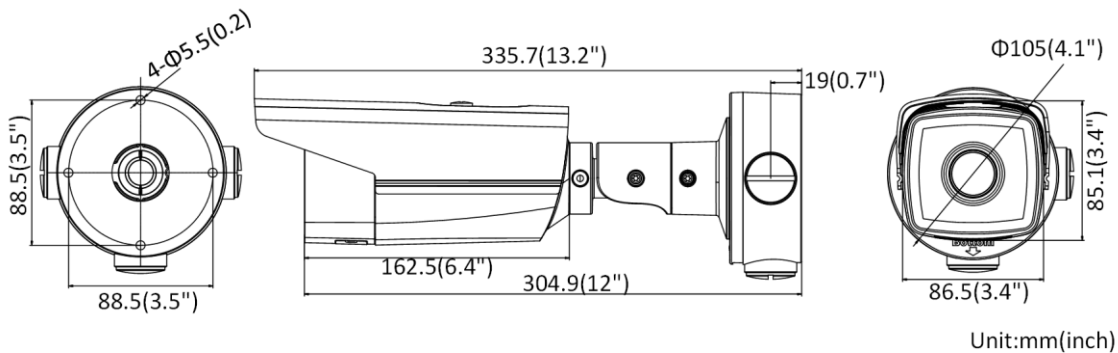

This model has NO SPECIFIC PROTECTION.

Level	Description
Top-level protection	Hikvision products at this level are equipped for use in areas where professional anti-corrosion protection is a must. Typical application scenarios include coastlines, docks, chemical plants, and more.
Moderate protection	Hikvision products at this level are equipped for use in areas with moderate anti-corrosion demands. Typical application scenarios include coastal areas about 2 kilometers (1.24 miles) away from coastlines, as well as areas affected by acid rain.
No specific protection	Hikvision products at this level are equipped for use in areas where no specific anti-corrosion protection is needed.

Dimension

Accessory