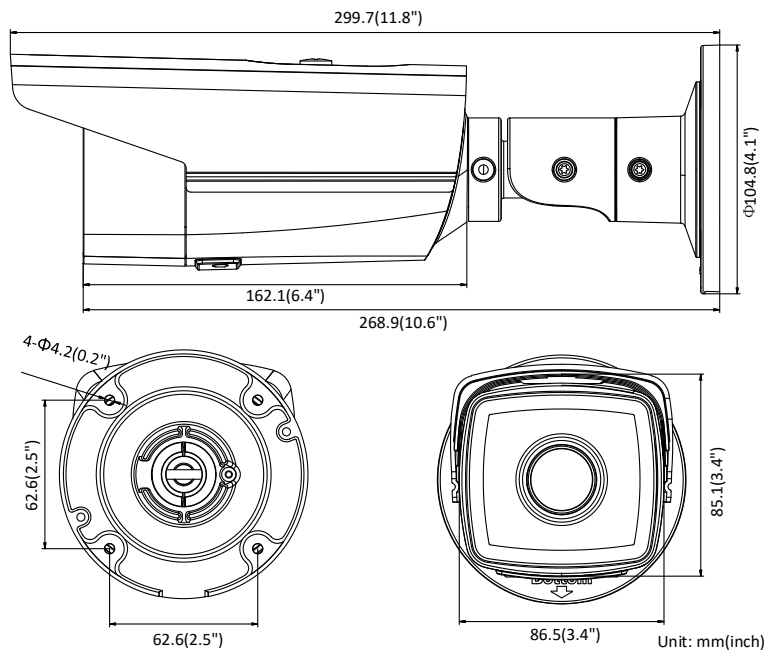

Weight	Camera: 1200 g (2.7 lb.)

Available Models

DS-2CD2T45FWD-I5(2.8/4/6/8/12 mm), DS-2CD2T45FWD-I8(2.8/4/6/8/12 mm)

Dimension

Accessory

DS-1260ZJ(Black)
Junction Box