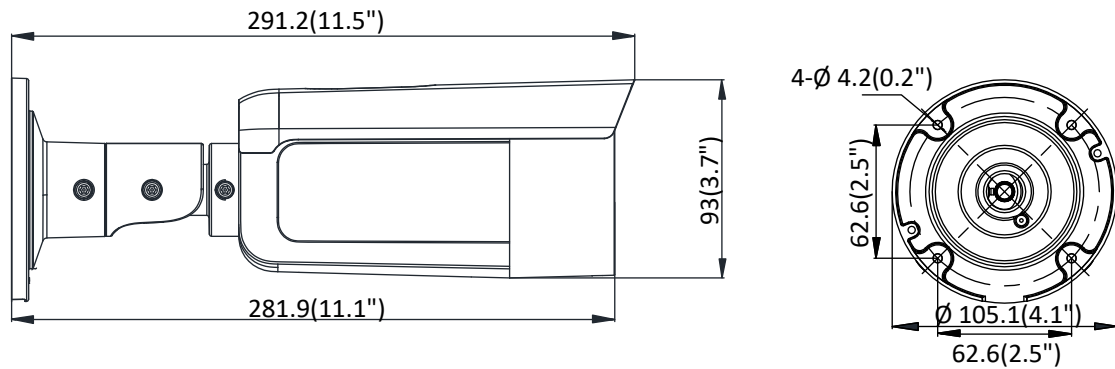

Dimension

Unit: mm(inch)

Accessory

DS-1260ZJ
Junction Box

Distributed by