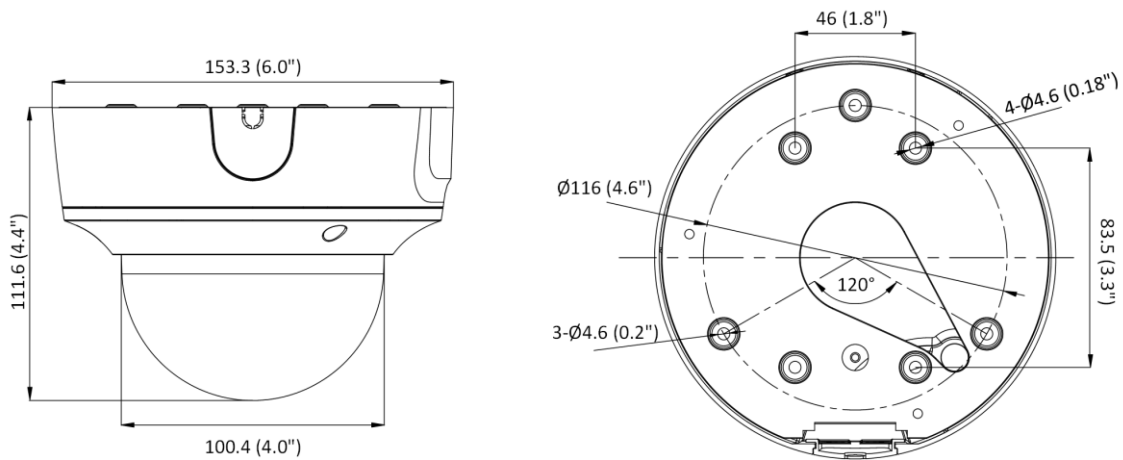

Approval

EMC	FCC SDoC (47 CFR Part 15, Subpart B); CE-EMC (EN 55032: 2015, EN 61000-3-2: 2014, EN 61000-3-3: 2013, EN 50130-4: 2011 +A1: 2014); RCM (AS/NZS CISPR 32: 2015); IC VoC (ICES-003: Issue 6, 2016); KC (KN 32: 2015, KN 35: 2015)
Safety	UL (UL 60950-1); CB (IEC 60950-1:2005 + Am 1:2009 + Am 2:2013, IEC 62368-1:2014); CE-LVD (EN 60950-1:2005 + Am 1:2009 + Am 2:2013, IEC 62368-1:2014); BIS (IS 13252(Part 1):2010+A1:2013+A2:2015); LOA (IEC/EN 60950-1)
Environment	CE-RoHS (2011/65/EU); WEEE (2012/19/EU); Reach (Regulation (EC) No 1907/2006)
Protection	IP67 (IEC 60529-2013), IK10 (IEC 62262:2002)

Available Model

DS-2CD3756G2T-IZS (2.7 to 13.5 mm, 7 to 35 mm)

Dimension

Unit: mm (inch)