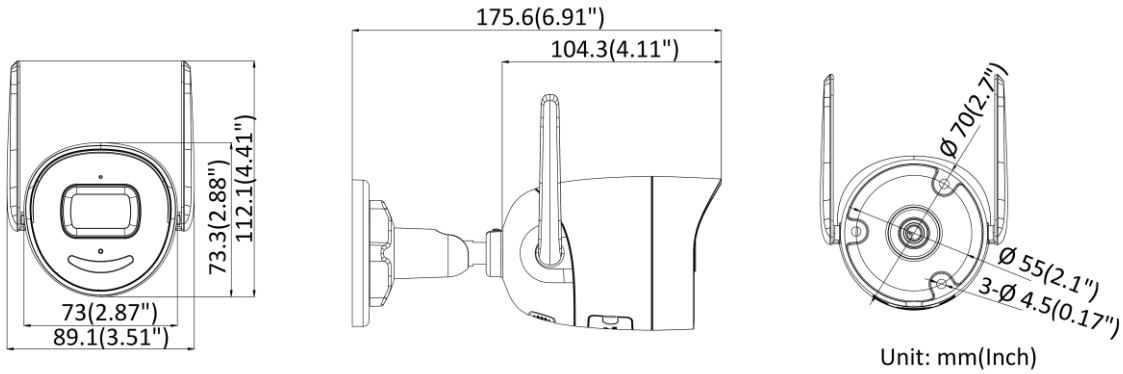

No specific protection	Hikvision products at this level are equipped for use in areas where no specific anti-corrosion protection is needed.

▪ Dimension