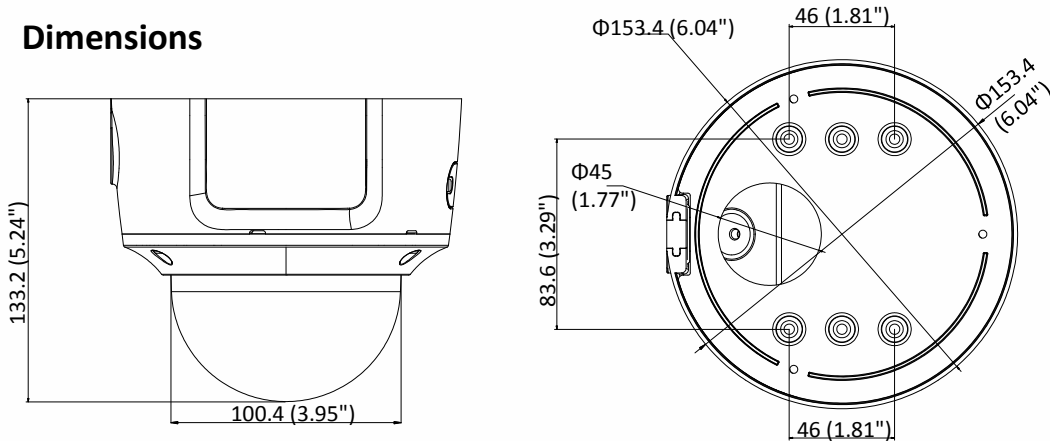

Dimensions

Unit: mm(inch)

Accessories

DS-1473ZJ-155
Wall Mount

DS-1475ZJ-SUS
Vertical Pole Mount

DS-1476ZJ-SUS
Corner Mount

Distributed by