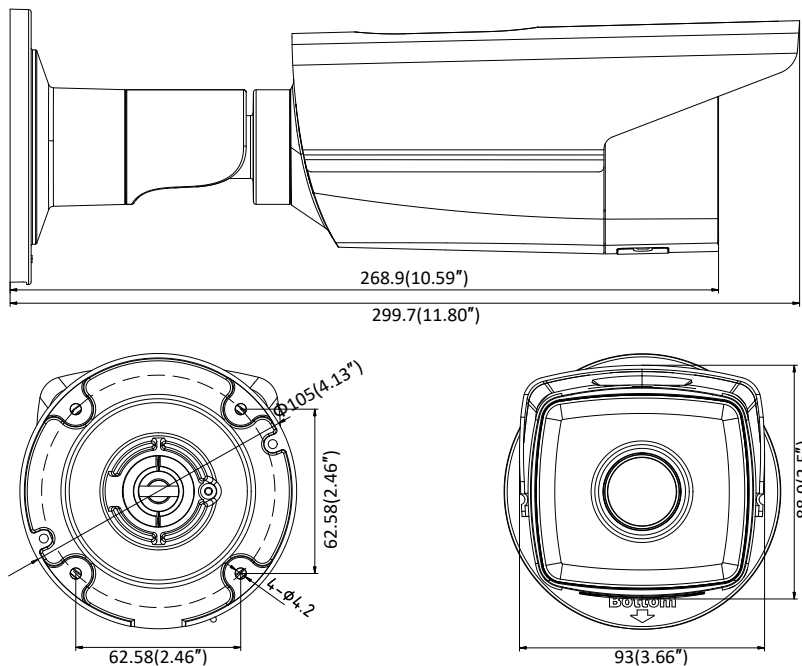

▪ **Typical Application**

Hikvision products are classified into three levels according to their anti-corrosion performance. Refer to the following description to choose for your using environment.

This model has NO SPECIFIC PROTECTION.

Level	Description
Top-level protection	Hikvision products at this level are equipped for use in areas where professional anti-corrosion protection is a must. Typical application scenarios include coastlines, docks, chemical plants, and more.
Moderate protection	Hikvision products at this level are equipped for use in areas with moderate anti-corrosion demands. Typical application scenarios include coastal areas about 2 kilometers (1.24 miles) away from coastlines, as well as areas affected by acid rain.
No specific protection	Hikvision products at this level are equipped for use in areas where no specific anti-corrosion protection is needed.

Dimensions

Unit: mm (inch)