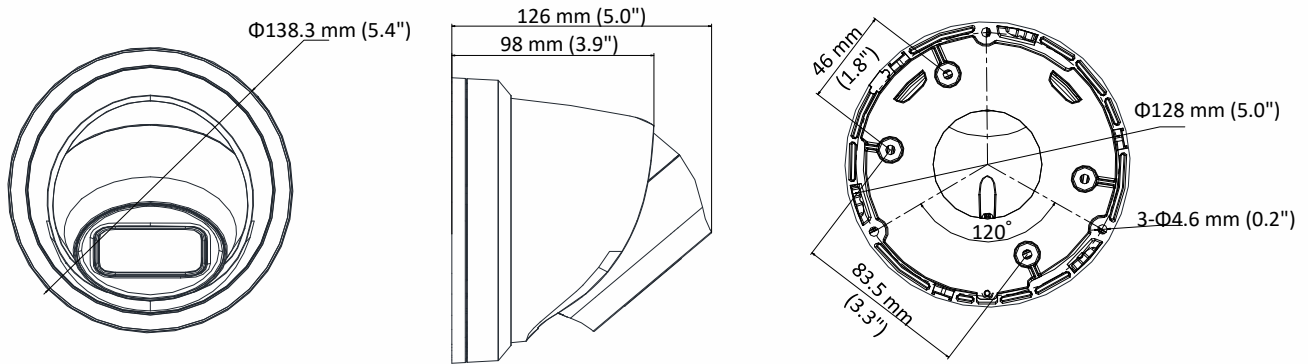

Dimension

Accessory

DS-1273ZJ-140B
Wall Mount

DS-1275ZJ-SUS
Vertical Pole
Mount

Distributed by

HIKVISION

Headquarters

No.555 Qianmo Road, Binjiang District,
Hangzhou 310051, China
T +86-571-8807-5998
overseasbusiness@hikvision.com

Hikvision USA
T +1-909-895-0400
sales.usa@hikvision.com

Hikvision Italy
T +39-0438-6902
info.it@hikvision.com

Hikvision Singapore
T +65-6684-4718
sg@hikvision.com

Hikvision Africa
T +27 (10) 0351172
sale.africa@hikvision.com

Hikvision Europe
T +31-23-55-42-770
info.eu@hikvision.com

Hikvision France
T +33(0)1-85-330-450
info.fr@hikvision.com

Hikvision Oceania
T +61-2-8599-4233
salesau@hikvision.com

Hikvision Hong Kong
T +852-2151-1761

Hikvision Middle East
T +971-4-8816086
salesme@hikvision.com

Hikvision Spain
T +34-91-737-16-55
info.es@hikvision.com

Hikvision Canada
T +1-909-895-0400
sales.usa@hikvision.com

Hikvision Russia
T +7-495-669-67-99
saleru@hikvision.com

Hikvision Poland
T +48-22-460-01-50
poland@hikvision.com

Hikvision Korea
T +82-31-731-8841
sales.korea@hikvision.com

Hikvision India
T +91-22-28469900
sales@pramahikvision.com

Hikvision UK
T +01628-902140
support.uk@hikvision.com

Hikvision Brazil
T +55 11 3318-0050
Latam.support@hikvision.com