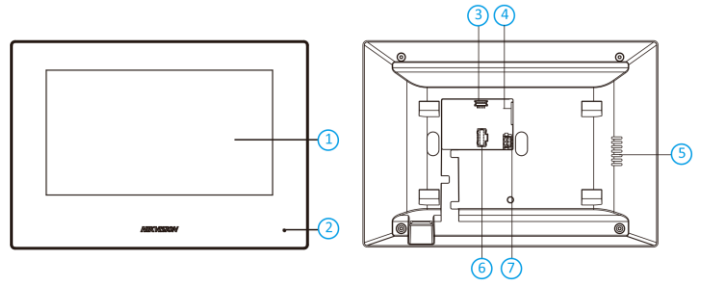

TAMPER	/
RS-485	/
USB	/
TF card	/
Alarm output	/
Power interface	1
General	
Button	/
Installation	Flush mounting, wall mounting, table mounting
Indicator	/
Protective level	/
Working temperature	-10 °C to 50 °C (14 °F to 133 °F)
Working humidity	10% to 90%
Dimensions	200 mm × 140 mm × 15.1 mm (7.87" × 5.51" × 0.59")
Battery	/
Power supply	IEEE802.3af, standard PoE 12 VDC
Application environment	Indoor
Power consumption	≤ 8 W
Weight	Without package: 330 g With package: 667 g
Language	Greek, English, French, Portuguese (Brazil), Spanish, Russian, German, Italian, Polish, Turkish, Vietnamese, Arabic, Czech, Hungarian, Dutch, Romanian, Bulgarian, Ukrainian, Croatian, Serbian

Physical Interface

No.	Description	No.	Description
1	Screen	5	Loudspeaker
2	Microphone	6	Alarm Terminal
3	Debugging Port	7	Power Supply Terminal
4	Network Interface