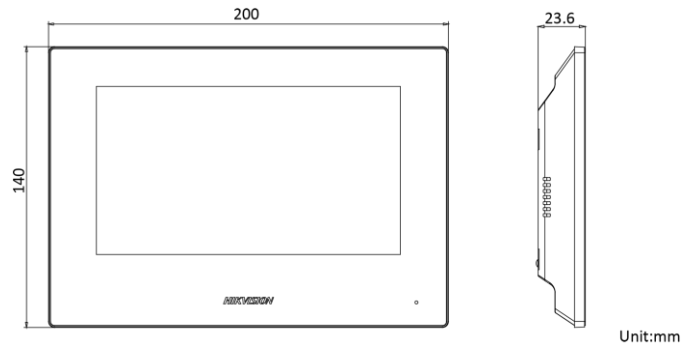

## Specification

System parameters	
Operating system	Linux
ROM	32 MB
RAM	128 MB
CPU	Embedded processor
Display parameters	
Screen size	7-inch
Operation method	Capactive touch
Type	TFT LCD
Resolution	1024 × 600
Video parameters	
Lens	/
Resolution	/
FOV	/
WDR	/
Video compression standard	/
Focal length	/

Audio parameters	
Audio compression standard	G.711 U, G.711 A
Audio input	Built-in omnidirectional microphone
Audio output	Built-in loudspeaker
Audio compression bitrate	64 Kbps
Audio quality	Noise suppression and echo cancellation
Volume adjustment	Adjustable
Capacity	
Event capacity	200
Notice capacity	16
Linked indoor extensions capacity	5
Network parameters	
Communication protocol	TCP/IP, RTSP
Wired network	Support
Wi-Fi standard	/
Bluetooth version	/
3G/4G standard	/
Zigbee	/
Device interfaces	
Alarm input	8
Network interface	1 RJ-45 10/100 Mbps self-adaptive

TAMPER	/
RS-485	/
USB	/
TF card	/
Alarm output	/
Power interface	1
<b>General</b>	
Button	/
Installation	Flush mounting, wall mounting, table mounting
Indicator	/
Protective level	/
Working temperature	-10 °C to 50 °C (14 °F to 133 °F)
Working humidity	10% to 90%
Dimensions	200 mm × 140 mm × 15.1 mm (7.87" × 5.51" × 0.59")
Battery	/
Power supply	IEEE802.3af, standard PoE 12 VDC
Application environment	Indoor
Power consumption	≤ 8 W
Weight	Without package: 330 g With package: 667 g
Language	Greek, English, French, Portuguese (Brazil), Spanish, Russian, German, Italian, Polish, Turkish, Vietnamese, Arabic, Czech, Hungarian, Dutch, Romanian, Bulgarian, Ukrainian, Croatian, Serbian

## Dimension