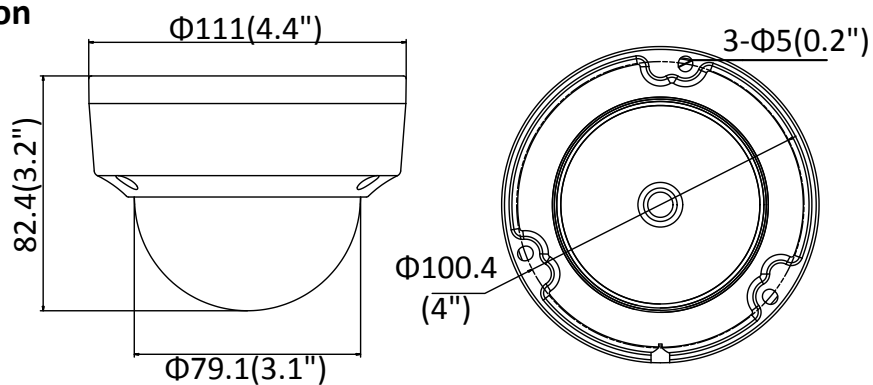

Material	Camera body: metal, bubble: plastic
Dimensions	Camera: $\Phi 111 \times 82.4$ mm ($\Phi 4.4'' \times 3.2''$) Package: $134 \times 134 \times 108$ mm ($5.3'' \times 5.3'' \times 4.3''$)
Weight	Camera: Approx. 610 g (1.3 lb.) With Package: Approx. 820 g (1.8 lb.)

Available Model:

DS-2CD2143G0-I (2.8/4/6/8 mm), DS-2CD2143G0-IS (2.8/4/6/8 mm)

Dimension