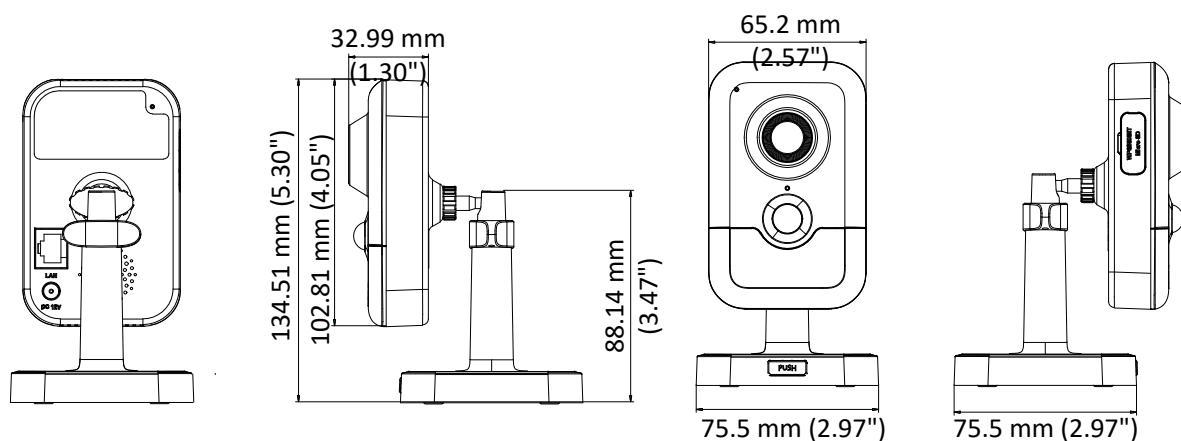

Available Models:

DS-2CD2463G0-I (2.8 mm), DS-2CD2463G0-IW(2.8 mm)

Dimensions