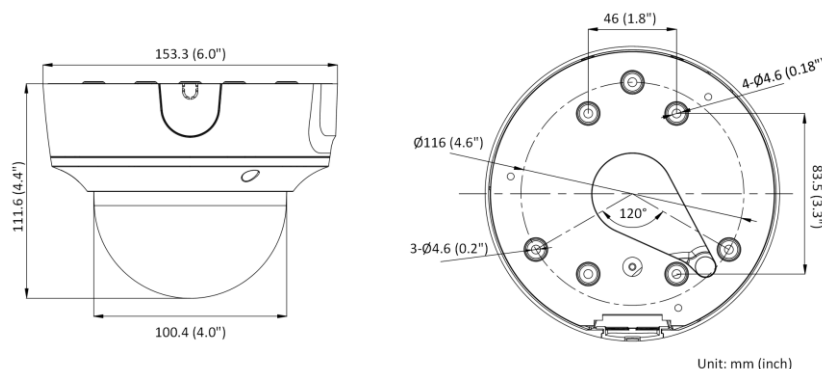

Available Model

DS-2CD3756G2T-IZS (2.7 to 13.5 mm, 7 to 35 mm)

Typical Application

Hikvision products are classified into three levels according to their anti-corrosion performance. Refer to the following description to choose for your using environment.

This model has NO SPECIFIC PROTECTION.

Level	Description
Top-level protection	Hikvision products at this level are equipped for use in areas where professional anti-corrosion protection is a must. Typical application scenarios include coastlines, docks, chemical plants, and more.
Moderate protection	Hikvision products at this level are equipped for use in areas with moderate anti-corrosion demands. Typical application scenarios include coastal areas about 2 kilometers (1.24 miles) away from coastlines, as well as areas affected by acid rain.
No specific protection	Hikvision products at this level are equipped for use in areas where no specific anti-corrosion protection is needed.

Dimension