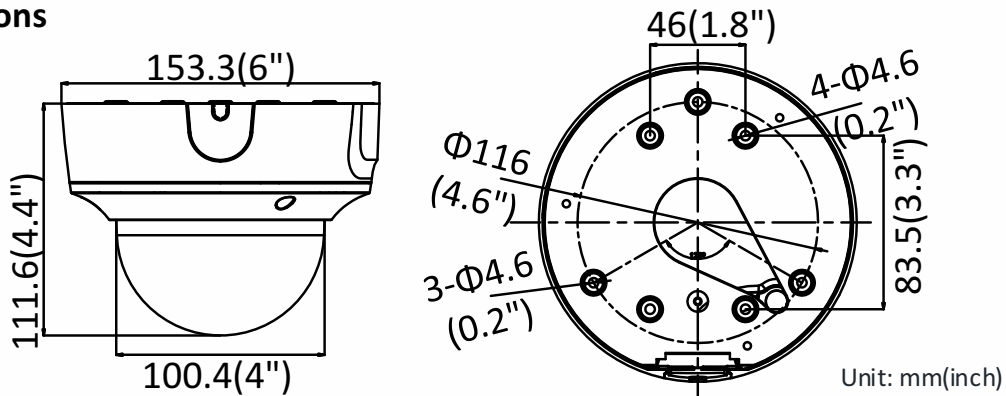

Dimensions

Accessories

DS-1475ZJ-SUS
Vertical Pole Mount

DS-1476ZJ-SUS
Corner Mount

Distributed by

Authorised Reseller in Cambodia.
Powercom Group Co., Ltd.
No.10, Street 420, Sangkat Boeung Trabek,
Khan Chamkarmorn, Phnom Penh, Cambodia.
Tel: (+855)23 990 630; Fax: (+855)23 990 631
Email: info@powercom-group.com
<https://www.powercom-group.com>

HIKVISION

Headquarters

No.555 Qianmo Road, Binjiang District,
Hangzhou 310051, China
T +86-571-8807-5998
overseasbusiness@hikvision.com

Hikvision USA
T +1-909-895-0400
sales.usa@hikvision.com

Hikvision Italy
T +39-0438-6902
info.it@hikvision.com

Hikvision Singapore
T +65-6684-4718
sg@hikvision.com

Hikvision Africa
T +27 (10) 0351172
sale.africa@hikvision.com

Hikvision Europe
T +31-23-55-42-770
info.eu@hikvision.com

Hikvision France
T +33(0)1-85-330-450
info.fr@hikvision.com

Hikvision Oceania
T +61-2-8599-4233
salesau@hikvision.com

Hikvision Hong Kong
T +852-2151-1761

Hikvision Middle East
T +971-4-8816086
salesme@hikvision.com

Hikvision Spain
T +34-91-737-16-55
info.es@hikvision.com

Hikvision Canada
T +1-909-895-0400
sales.usa@hikvision.com

Hikvision Russia
T +7-495-669-67-99
saleru@hikvision.com

Hikvision Poland
T +48-22-460-01-50
poland@hikvision.com

Hikvision Korea
T +82-31-731-8841
sales.korea@hikvision.com

Hikvision India
T +91-22-28469900
sales@pramahikvision.com

Hikvision UK
T +01628-902140
support.uk@hikvision.com

Hikvision Brazil
T +55 11 3318-0050
Latam.support@hikvision.com

05060020191125