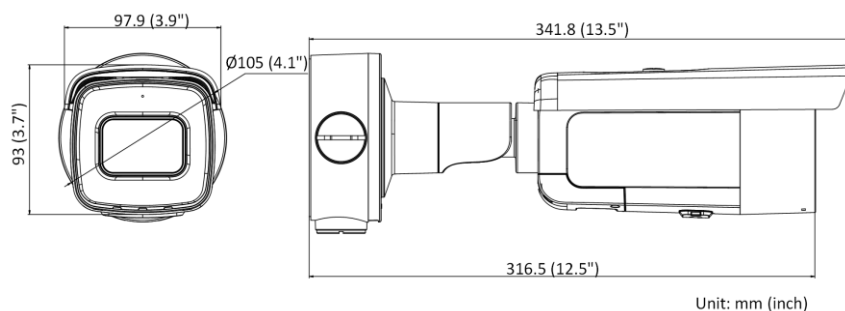

▪ Available Model

DS-2CD3686G2T-IZS (2.7 to 13.5 mm, 7 to 35 mm)

▪ Typical Application

Hikvision products are classified into three levels according to their anti-corrosion performance. Refer to the following description to choose for your using environment.

This model has NO SPECIFIC PROTECTION.

Level	Description
Top-level protection	Hikvision products at this level are equipped for use in areas where professional anti-corrosion protection is a must. Typical application scenarios include coastlines, docks, chemical plants, and more.
Moderate protection	Hikvision products at this level are equipped for use in areas with moderate anti-corrosion demands. Typical application scenarios include coastal areas about 2 kilometers (1.24 miles) away from coastlines, as well as areas affected by acid rain.
No specific protection	Hikvision products at this level are equipped for use in areas where no specific anti-corrosion protection is needed.

▪ Dimension