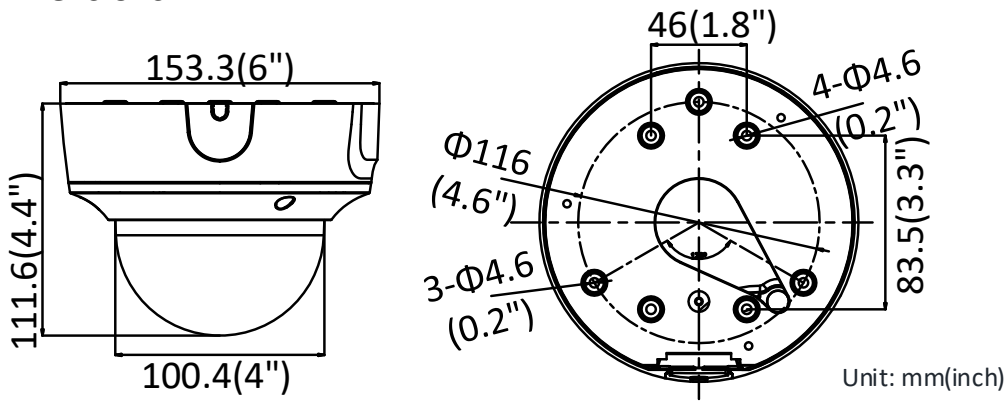

Dimensions

Accessories