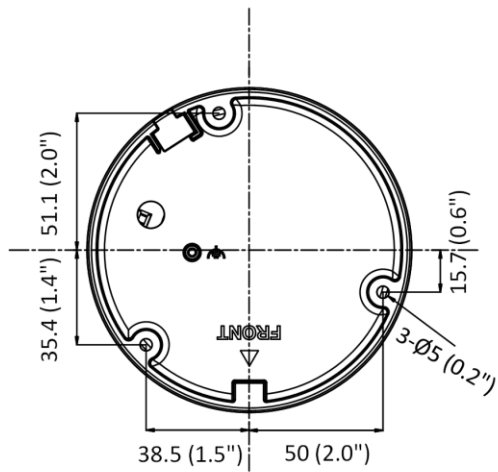

▪ Dimension

Unit: mm (inch)