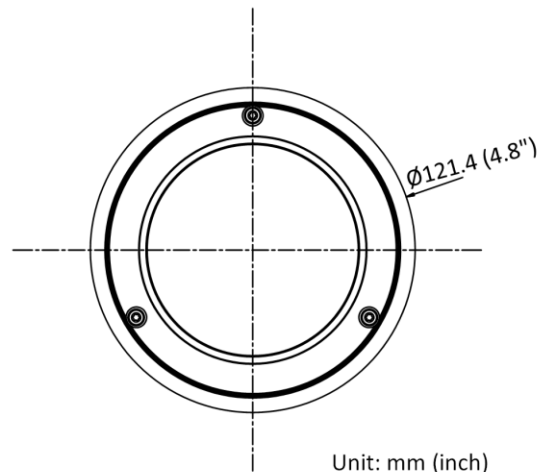

▪ Dimension

Unit: mm (inch)