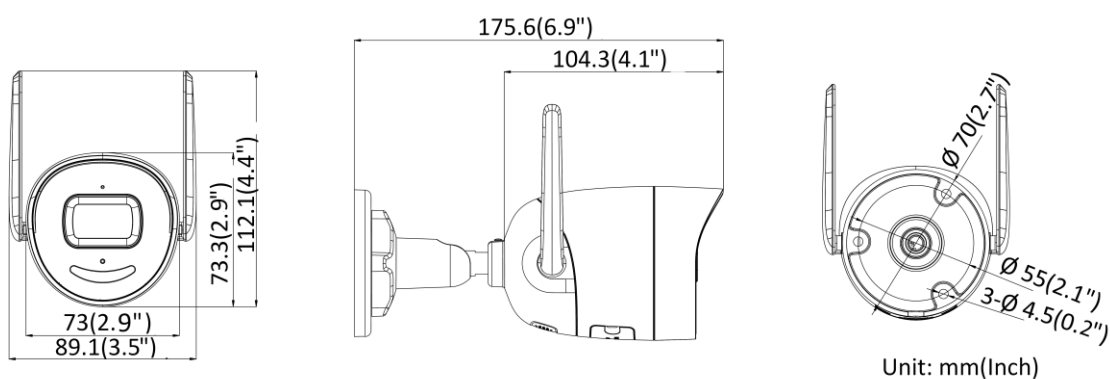

General	
Power	12 VDC $\pm$ 25%, 0.5 A, max. 6 W, $\varnothing$5.5 mm coaxial power plug, reverse polarity protection, A switching adapter is included in the package.
Storage Conditions	-30 °C to 60 °C (-22 °F to 140 °F). Humidity 95% or less (non-condensing)
Language	English, Ukrainian
General Function	Anti-banding, heartbeat, mirror, password protection, privacy mask, watermark, IP address filter
Startup and Operating Conditions	-30 °C to 60 °C (-22 °F to 140 °F). Humidity 95% or less (non-condensing)
Material	Base: metal, front cover: metal, back cover: plastic
Dimension	175.6 mm $\times$ 73 mm $\times$ 89.1 mm (6.9" $\times$ 2.9" $\times$ 3.5")
Package Dimension	260 mm $\times$ 125 mm $\times$ 125 mm (10.2" $\times$ 4.9" $\times$ 4.9")
Weight	Approx. 335 g (0.8 lb.)
With Package Weight	Approx. 689 g (1.5 lb.)
Approval	
EMC	FCC: 47 CFR Part 15, Subpart B, CE-EMC: EN 55032: 2015, EN 61000-3-2:2019, EN 61000-3-3: 2013+A1:2019, EN 50130-4: 2011 +A1: 2014, KC: KN32: 2015, KN35: 2015
RF	FCC ID (FCC Part 15.247(BT or 2.4G)); CE-RED (EN 301489-1 V2.1.1(BT or 2.4G); EN 301489-17 V3.1.1(BT or 2.4G); EN 300328 V2.1.1(BT or 2.4G); EN 62311:2008(BT or 2.4G));
Safety	CB: IEC 62368-1: 2014+A11, CE-LVD: EN 62368-1: 2014/A11: 2017
Environment	CE-RoHS: 2011/65/EU, WEEE: 2012/19/EU, Reach: Regulation (EC) No 1907/2006
Protection	IP66: IEC 60529-2013

▪ Available Model

DS-2CV2041G2-IDW (2.8/4 mm)

▪ Dimension