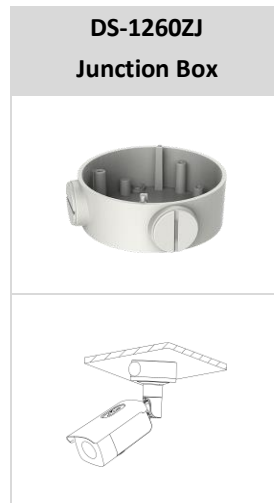

▪ **Dimension**

Unit: mm (inch)

▪ **Accessory**

▪ **Included**

▪ **Optional**