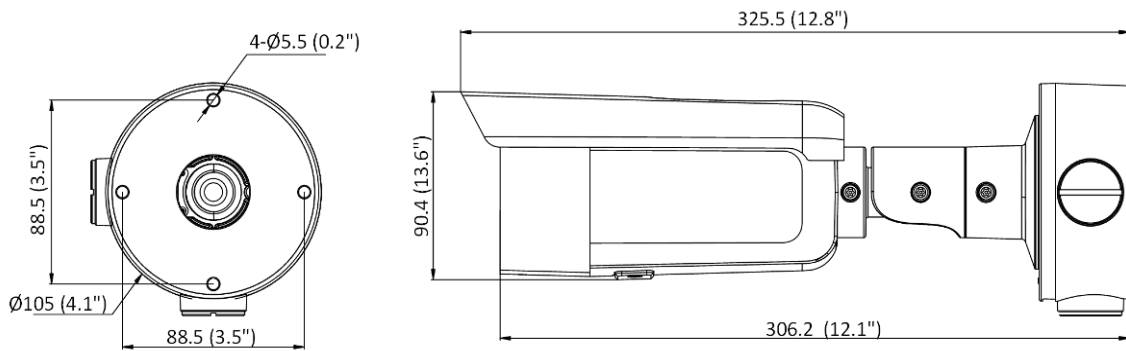

▪ **Dimension**

Unit: mm (inch)

▪ **Accessory**

▪ **Included**