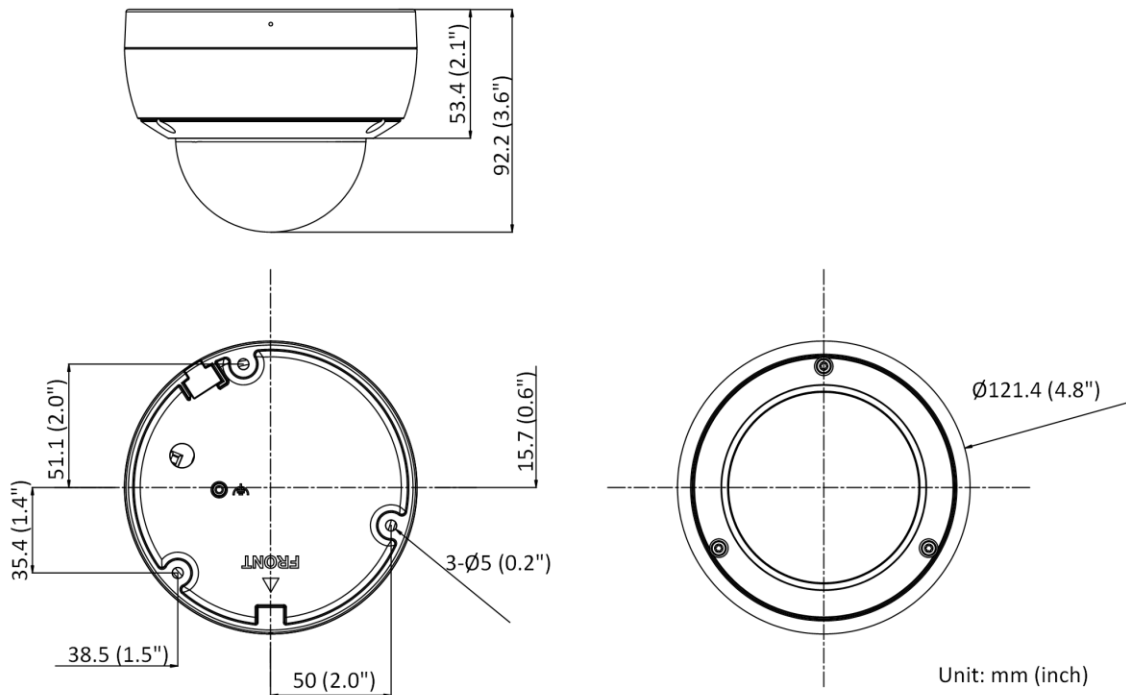

▪ **Dimension**

▪ **Accessory**

▪ **Optional**

DS-1271ZJ-120 Pendant Mount	DS-1276ZJ-SUS Corner Mount	DS-1253ZJ-M Water-proof	DS-1272ZJ-120 Wall Mount	DS-1275ZJ-SUS Vertical Pole Mount
DS-1280ZJ-DM46 Junction Box	DS-1272ZJ-120B Wall Mount