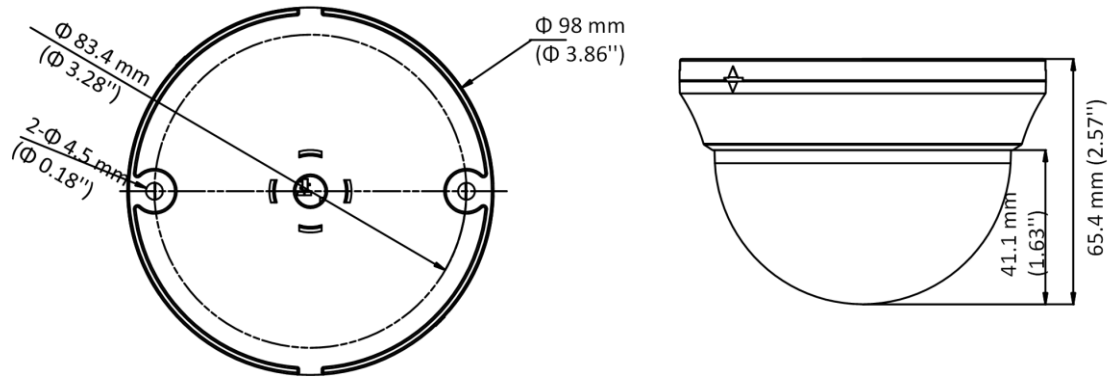

Available Model

DS-2CE56D0T-IRMMF (C)

Dimension