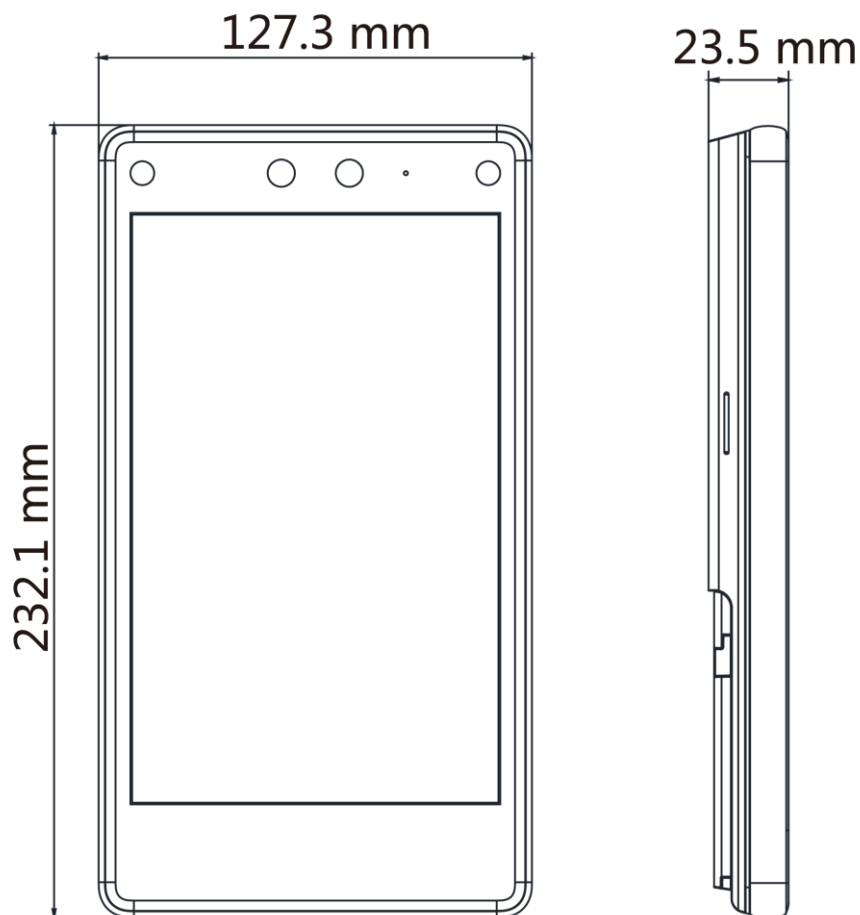

Time synchronization	Support
General	
Power supply method	12 VDC/24 VDC Power Adapter
Power supply	12-24 VDC, 3 A, Standard PoeE
Working temperature	-30 °C to 60 °C (-22 °F to 140 °F)
Working humidity	0 to 90% (No condensing)
Dimensions	127.3 mm × 232.1 mm × 23.5 mm (5.0" × 9.1" × 0.9")
Protective level	IP65

▪ **Available Model**

DS-K1T680D-E1

▪ **Dimension**