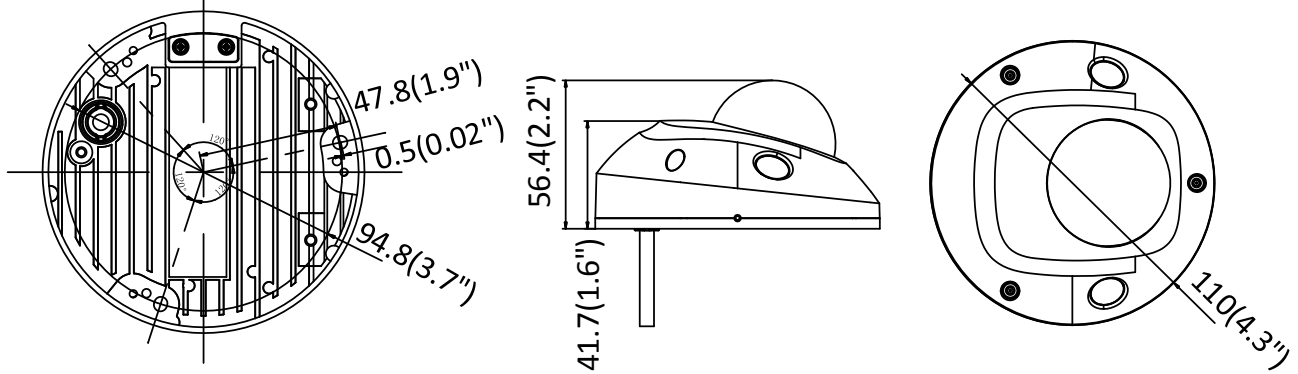

Dimensions