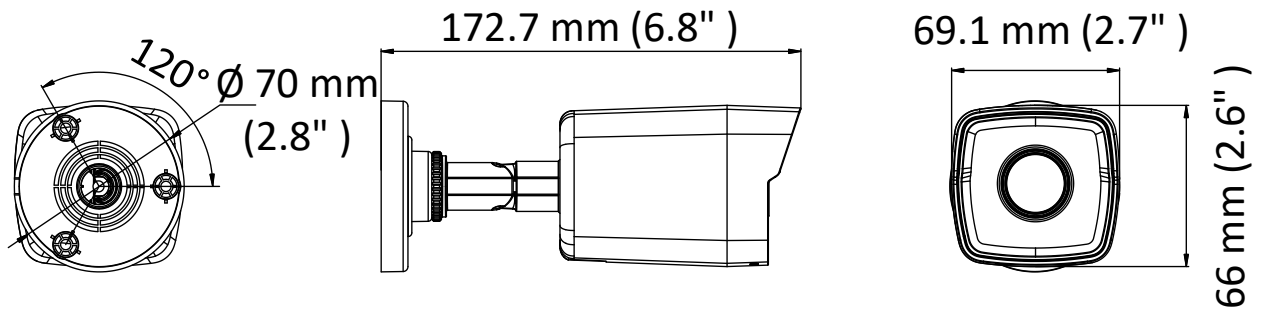

Protocols	TCP/IP, ICMP, HTTP, HTTPS, DHCP, DNS, RTP, RTSP, RTCP, NTP, IGMP, QoS, UDP
General Function	Anti-flicker, heartbeat, mirror, password protection, privacy mask, watermark
Firmware Version	V5.5.70
API	ONVIF (PROFILE S), ISAPI
Simultaneous Live View	Up to 6 channels
User/Host	Up to 32 users 3 levels: Administrator, Operator, and User
Client	iVMS-4200, Hik-Connect, iVMS-5200, iVMS-4500
Web Browser	IE8+, Chrome 31.0-44, Firefox 30.0-51, Safari 8.0+
<b>Interface</b>	
Communication Interface	1 RJ45 10M/100M self-adaptive Ethernet port
<b>General</b>	
Operating Conditions	-30 °C to 60 °C (-22 °F to 140 °F), humidity: 95% or less (non-condensing)
Power Supply	12 VDC ± 25%, 5.5 mm coaxial power plug PoE (802.3af, class 3)
Power Consumption and Current	12 VDC, 0.3 A, Max: 3.5 W PoE: (802.3af, 36 V to 57 V), 0.2 A to 0.1 A, Max: 4.5 W
Protection Level	IP67
Material	Front cover: metal, back cover & bracket: plastic
Dimensions	Camera: Ø 70 mm × 172.7mm (2.8" × 6.8") With package: 216 mm × 121 mm × 118 mm (8.5" × 4.8" × 4.6")
Weight	Camera: Approx. 270 g (0.6 lb.) With package: Approx. 510 g (1.1 lb.)

## Dimension