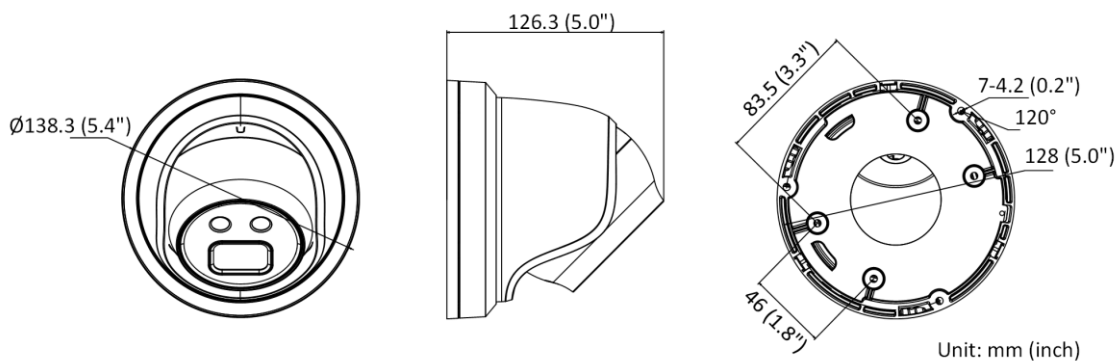

▪ **Available Model**

DS-2CD3326G2-IS (2.8/4/6 mm)

▪ **Dimension**