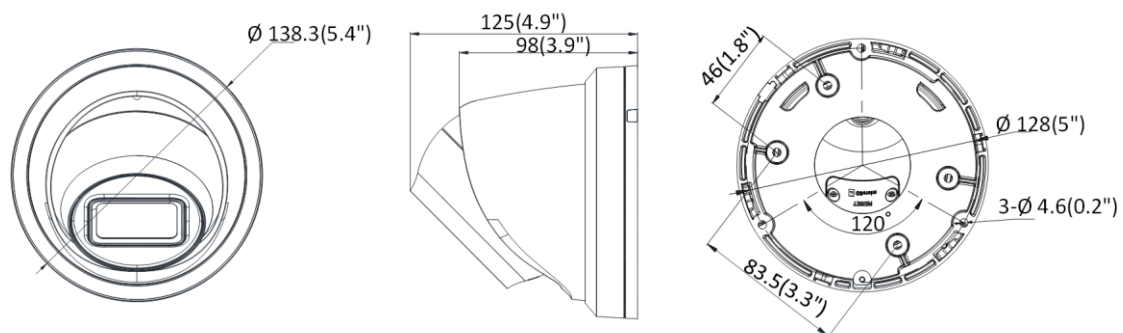

Startup and Operating Conditions	-30 °C to 60 °C (-22 °F to 140 °F), humidity 95% or less (non-condensing)
Storage Conditions	-30 °C to 60 °C (-22 °F to 140 °F), humidity 95% or less (non-condensing)
Power Supply	12 VDC ± 25%, Φ 5.5 mm coaxial power plug; PoE (802.3af, class 3)
Power Consumption and Current	12 VDC, 0.5 A, max. 6 W; PoE (802.3af, 36 V to 57 V), 0.21 A to 0.13 A, max. 7.5 W
Material	Metal
Dimensions	Camera: Approx. Φ138.3 × 125 mm (5.4" × 4.9") With package: Approx. 170 × 170 × 150 mm (6.7" × 6.7" × 5.9")
Weight	Camera: Approx. 730 g (1.6 lb.) With package: Approx. 998 g (2.2 lb.)
<b>Approval</b>	
EMC	47 CFR Part 15, Subpart B; EN 55032: 2015, EN 61000-3-2: 2014, EN 61000-3-3: 2013, EN 50130-4: 2011 +A1: 2014; AS/NZS CISPR 32: 2015; ICES-003: Issue 6, 2016; KN 32: 2015, KN 35: 2015
Safety	UL 60950-1, IEC 60950-1:2005 + Am 1:2009 + Am 2:2013, EN 60950-1:2005 + Am 1:2009 + Am 2:2013, IS 13252(Part 1):2010+A1:2013+A2:2015
Chemistry	2011/65/EU, 2012/19/EU, Regulation (EC) No 1907/2006
Protection	Ingress protection: IP67 (IEC 60529-2013)

## Available Model

DS-2CD3345G0-I (B) (2.8/4/6 mm)

## Dimensions

Unit: mm(inch)