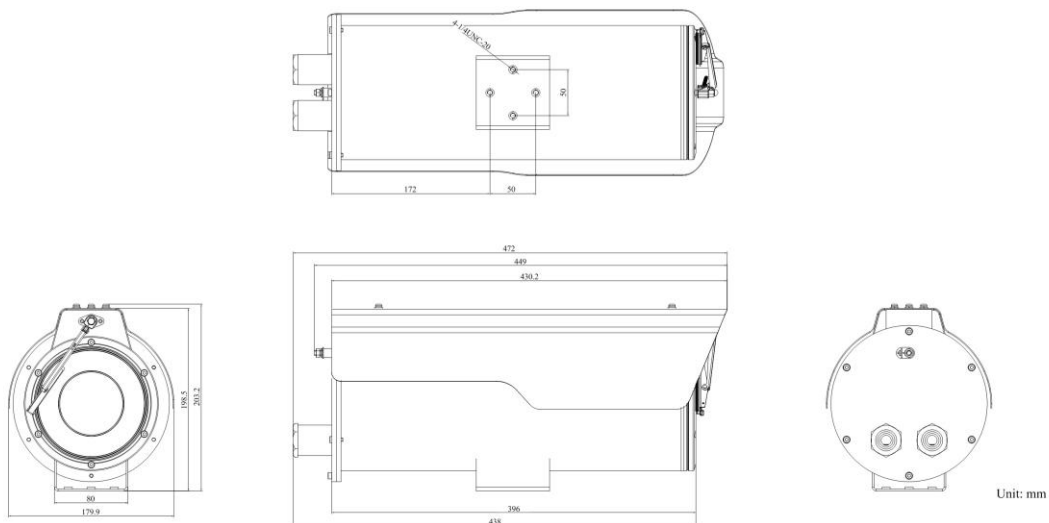

- **Accessory**
- **Optional**

DS-1284ZJ-M-AC 3(OS) Junction box	DS-1701ZJ-AC1(O S) Wall mount