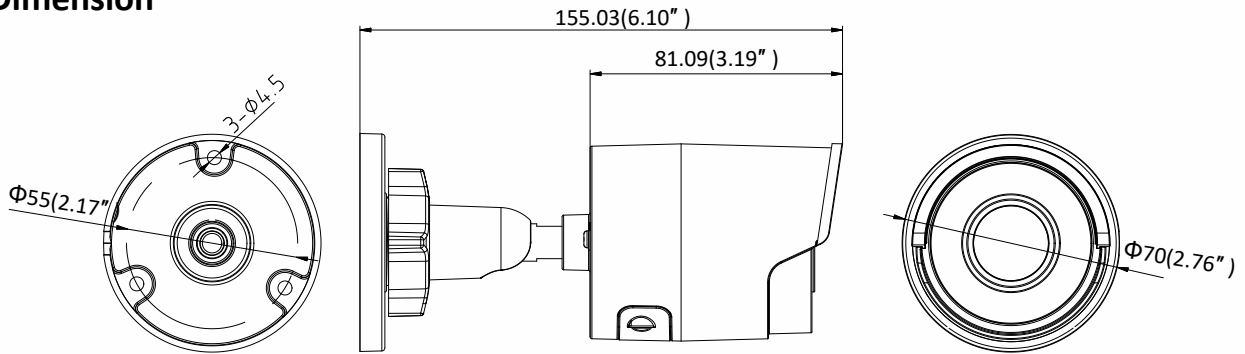

Dimension

Unit: mm

Accessory

Distributed by

HIKVISION

Headquarters

No.555 Qianmo Road, Binjiang District,
Hangzhou 310051, China
T +86-571-8807-5998
overseasbusiness@hikvision.com

Hikvision USA
T +1-909-895-0400
sales.usa@hikvision.com

Hikvision Italy
T +39-0438-6902
info.it@hikvision.com

Hikvision Singapore
T +65-6684-4718
sg@hikvision.com

Hikvision Africa
T +27 (10) 0351172
sale.africa@hikvision.com

Hikvision Europe
T +31-23-55-42-770
info.eu@hikvision.com

Hikvision France
T +33(0)1-85-330-450
info.fr@hikvision.com

Hikvision Oceania
T +61-2-8599-4233
salesau@hikvision.com

Hikvision Hong Kong
T +852-2151-1761

Hikvision Middle East
T +971-4-8816086
salesme@hikvision.com

Hikvision Spain
T +34-91-737-16-55
info.es@hikvision.com

Hikvision Canada
T +1-909-895-0400
sales.usa@hikvision.com

Hikvision Russia
T +7-495-669-67-99
saleru@hikvision.com

Hikvision Poland
T +48-22-460-01-50
poland@hikvision.com

Hikvision Korea
T +82-31-731-8841
sales.korea@hikvision.com

Hikvision India
T +91-22-28469900
sales@pramahikvision.com

Hikvision UK
T +01628-902140
support.uk@hikvision.com

Hikvision Brazil
T +55 11 3318-0050
Latam.support@hikvision.com