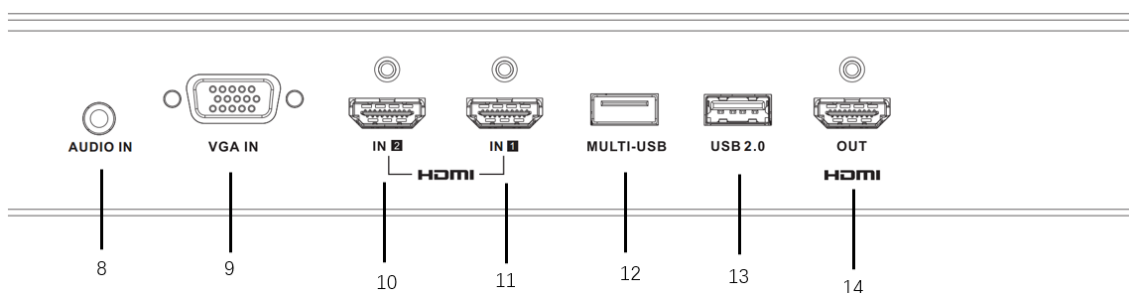

▪ Available Model

DS-D5A86RB/B

- Physical Interface
- Front panel

Interface	Description
1. 	Light sensor
2-3. USB	Self- adaptive PC-USB and Android-USB
4. 	Power button Short press to go to power saving status. Long press to turn on or turn off the device.
5. 	Power interface
6. 	Power switch

Bottom interfaces of the rear panel

Left interfaces of the rear panel

Interface	Description	Interface	Description
1.TOUCH-USB	Peripheral Touch Interface	2.RS-232	RS-232 Serial Port
3.LAN 1	Ethernet Interface 1	4. LAN 2	Ethernet Interface 2
5.SPdif OUT	Digital Multi-media Speaker Interface	6.EARPHONE	Earphone Interface
7.LINE IN	Audio Input Interface	---	---
8.AUDIO IN	Audio Input Interface	9.VGA IN	VGA Input Interface
10.HDMI IN2	HDMI2 Input Interface	11.HDMI IN1	HDMI1 Input Interface
12.MULTI-USB	Multi-function USB Interface	13.USB 2.0	USB 2.0 Interface
14.HDMI OUT	HDMI Output Interface	---	---