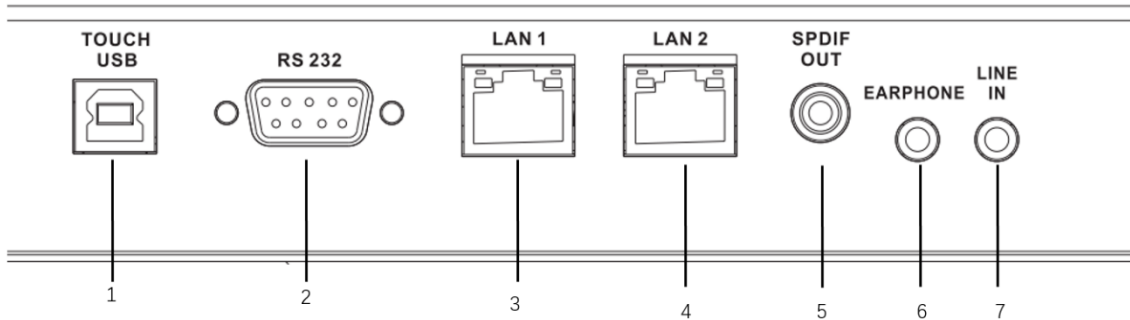

▪ Available Model

DS-D5A86RB/B

- Physical Interface
- Front panel

Interface	Description
1. 	Light sensor
2-3. USB	Self- adaptive PC-USB and Android-USB
4. 	Power button Short press to go to power saving status. Long press to turn on or turn off the device.
5. 	Power interface
6. 	Power switch

Bottom interfaces of the rear panel

Left interfaces of the rear panel

Interface	Description	Interface	Description
1.TOUCH-USB	Peripheral Touch Interface	2.RS-232	RS-232 Serial Port
3.LAN 1	Ethernet Interface 1	4. LAN 2	Ethernet Interface 2
5.SPdif OUT	Digital Multi-media Speaker Interface	6.EARPHONE	Earphone Interface
7.LINE IN	Audio Input Interface	---	---
8.AUDIO IN	Audio Input Interface	9.VGA IN	VGA Input Interface
10.HDMI IN2	HDMI2 Input Interface	11.HDMI IN1	HDMI1 Input Interface
12.MULTI-USB	Multi-function USB Interface	13.USB 2.0	USB 2.0 Interface
14.HDMI OUT	HDMI Output Interface	---	---