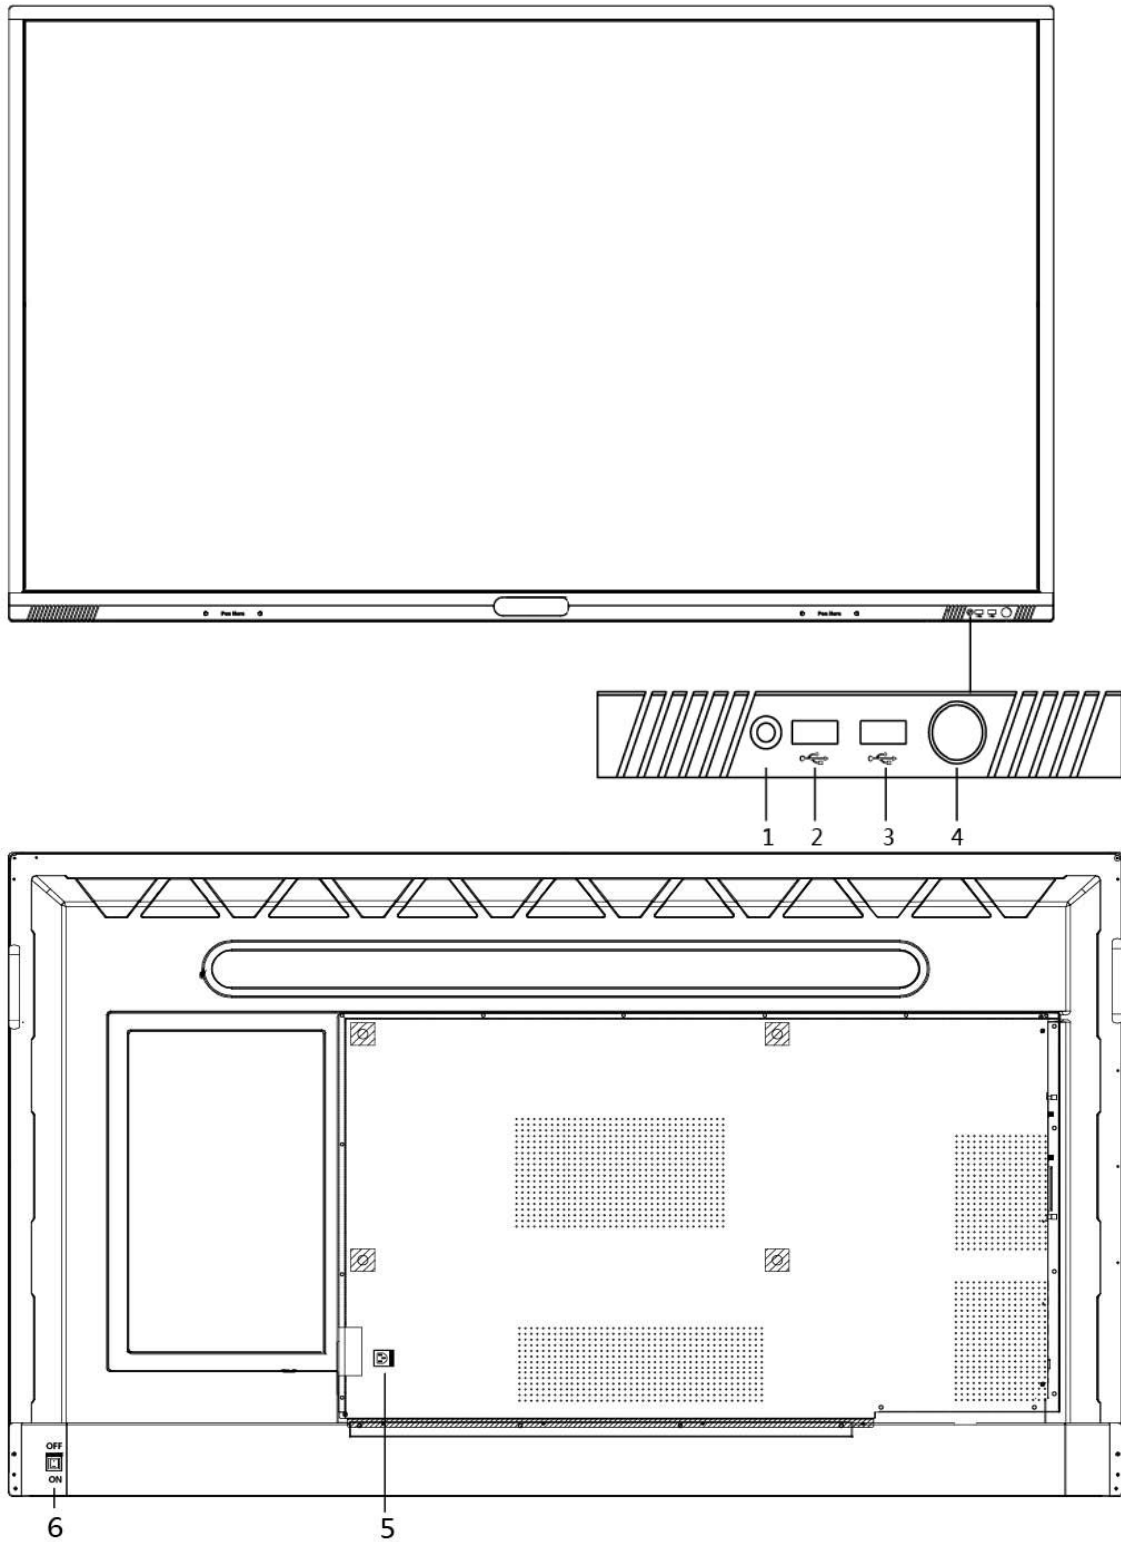

- Physical Interface
- Front panel

Interface	Description
1.	Light sensor
2-3. USB	Self- adaptive PC-USB and Android-USB
4.	Power button Short press to go to power saving status. Long press to turn on or turn off the device.
5.	Power interface
6.	Power switch

Bottom interfaces of the rear panel