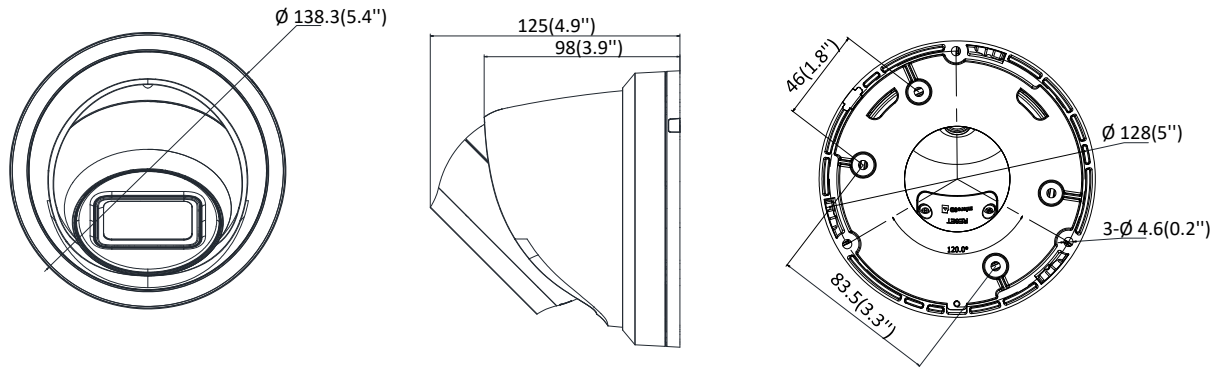

Available Model

DS-2CD2365G1-I (2.8/4/6 mm)

Dimensions

Unit: mm (inch)

Accessories

DS-1273ZJ-140
Wall Mount

DS-1280ZJ-DM21
Junction Box

DS-1273ZJ-140(Black)
Wall Mount

DS-1280ZJ-DM21(Black)
Junction Box